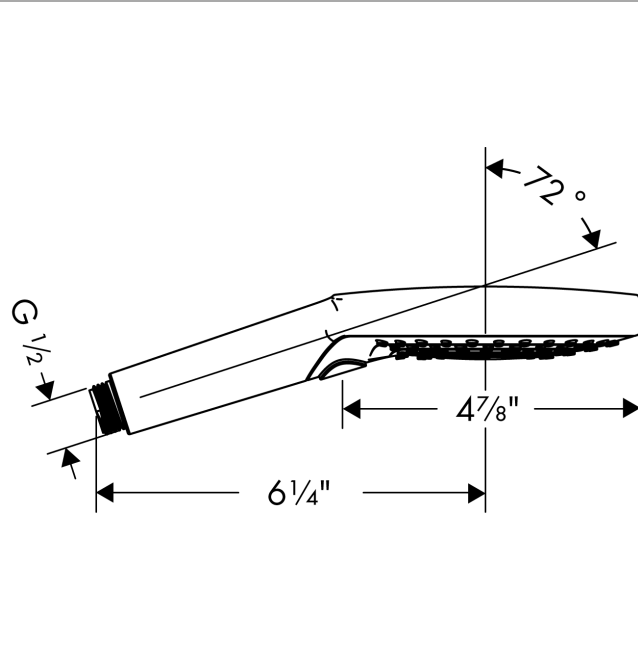

**Raindance Select S**  
**Handshower 120 3-Jet, 2.5 GPM**  
 Finish: **Chrome** Part no. : **26531001**

**Description**

**Features**

- Spray type: Rain, RainAir, Whirl
- 87 spray nozzles
- Convenient spray selection via Select button
- Spray disc surface: easy cleanable plastic spray disc
- Maximum flow rate : 2.5 GPM

**Item details**

List Price \$ 253.00

**Technology**

**Compliance / Sustainability**

**Product image**

**Scale drawing**

**Raindance Select S**  
**Handshower 120 3-Jet, 2.5 GPM**  
Finish: **Chrome** Part no. : **26531001**

Exploded drawing

Year of production: >01/14

**Raindance Select S**  
**Handshower 120 3-Jet, 2.5 GPM**  
 Finish: **Chrome** Part no. : **26531001**

Spare parts list

Year of production: >01/14

Pos.	Description	Part no.	Price	PU
1	filter packing	94246000	-	1