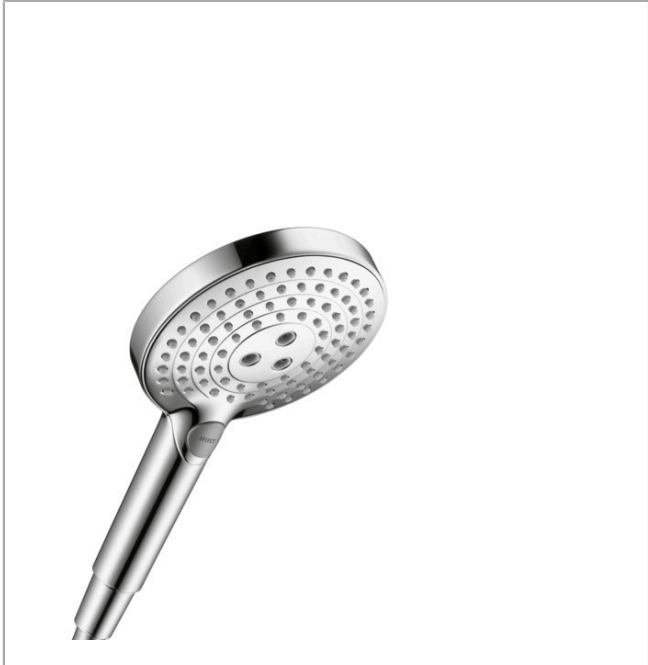

**Raindance Select S**  
**Handshower 120 3-Jet, 2.5 GPM**  
 Finish: **Chrome** Part no. : **26531001**

**Description**

**Features**

- Spray type: Rain, RainAir, Whirl
- 87 spray nozzles
- Convenient spray selection via Select button
- Spray disc surface: easy cleanable plastic spray disc
- Maximum flow rate : 2.5 GPM

**Item details**

List Price \$ 253.00

**Technology**

**Compliance / Sustainability**

**Product image**

**Scale drawing**

**Raindance Select S**  
**Handshower 120 3-Jet, 2.5 GPM**  
Finish: **Chrome** Part no. : **26531001**

Exploded drawing

Year of production: >01/14

**Raindance Select S**  
**Handshower 120 3-Jet, 2.5 GPM**  
 Finish: **Chrome** Part no. : **26531001**

Spare parts list

Year of production: >01/14

Pos.	Description	Part no.	Price	PU
1	filter packing	94246000	-	1