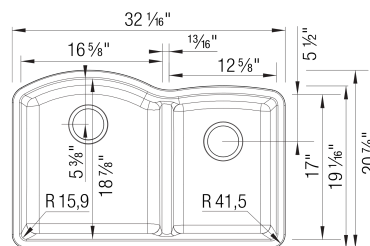

### Design and planning tips

- Min cabinet size: 36 in ( 915 mm )

#### Specifications:

3 1/2" (90 mm) stainless steel strainer(s)

Installation instructions

Cut-out template

Limited Lifetime Warranty

Clips #406251 sold separately for undermount installation.

Depending on cabinet construction, a different cabinet size may be required. Consult the cabinet manufacturer.