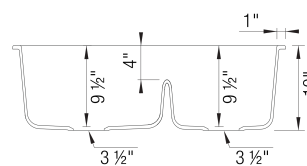

#### Specifications:

3 1/2" (90 mm) stainless steel strainer(s)

Installation instructions

Cut-out template

Limited Lifetime Warranty

Clips #406251 sold separately for undermount installation.

Depending on cabinet construction, a different cabinet size may be required. Consult the cabinet manufacturer.