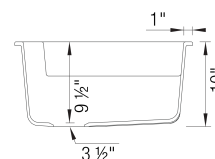

#### Specifications:

3 1/2" (90 mm) stainless steel strainer(s)

Installation instructions

Cut-out template

Limited Lifetime Warranty

Clips #406251 sold separately for undermount installation.

Depending on cabinet construction, a different cabinet size may be required. Consult the cabinet manufacturer.