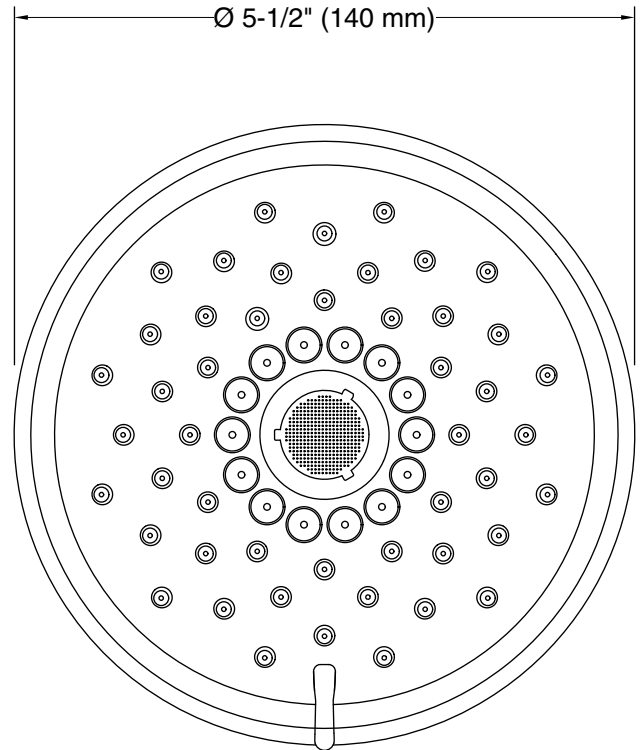

Features

- Multifunction showerhead and handshower each have advanced spray engines to provide three experiences: full coverage, pulsating massage, and silk spray.
- Full coverage spray produces an encompassing spray ideal for everyday use.
- Pulsating massage spray targets sore muscles to ease away aches and pains.
- Silk spray releases a dense, luxurious spray ideal for rinsing.
- Thumb tab allows for a smooth transition between sprays.
- MasterClean™ sprayface features an easy-to-clean surface that withstands mineral buildup.
- 1.75 gpm (6.6 lpm) flow rate.
- Coordinates with Purist®, Stillness®, and Composed® faucets and accessories.

Material

- KOHLER finishes resist corrosion and tarnishing.

Installation

- Shower arm and flange sold separately.
- 1/2"-14 NPT connection.
- Wall-mount.

Water Conservation & Rebates

- This product can help a building earn Water Efficiency points in LEED® Green Building Rating System.

Recommended Products/Accessories

K-7397 Shower Arm and Flange
K-7395 Shower Arm and Flange
K-933 Shower Arm and Flange
K-934 Shower Arm and Flange
K-23723 Faucet cleaner

Codes/Standards

ASME A112.18.1/CSA B125.1
DOE - Energy Policy Act 1992
EPA WaterSense®
California Energy Commission (CEC)

Technical Information

All product dimensions are nominal.

Showerhead/Body Spray:

Rated maximum flow: 1.75 gal/min (6.6 l/min)

Notes

Install this product according to the installation instructions.