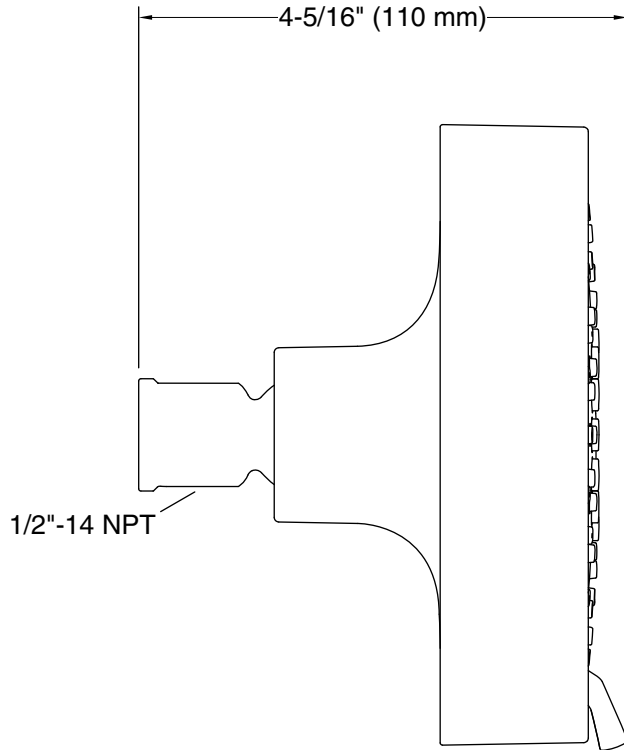

Material

- KOHLER finishes resist corrosion and tarnishing.

Installation

- Shower arm and flange sold separately.
- 1/2"-14 NPT connection.
- Wall-mount.

Water Conservation & Rebates

- This product can help a building earn Water Efficiency points in LEED® Green Building Rating System.

Technical Information

All product dimensions are nominal.

Showerhead/Body Spray:

Rated maximum flow: 1.75 gal/min (6.6 l/min)

Notes

Install this product according to the installation instructions.