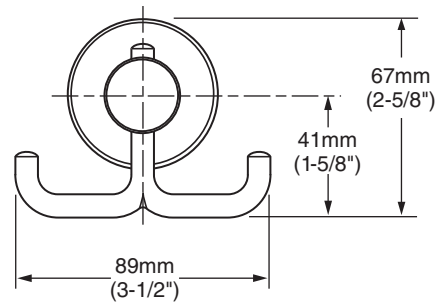

**MODEL NUMBER:**

8336210 - Robe Hook

**Available Finishes**

.002	Polished Chrome
.295	Satin Nickel (PVD)

**PRODUCT FEATURES:**

**Materials of Construction:** Metal construction for durability & long life.

**Concealed Mounting:** No exposed set screws.

**Easy to Install**

**Durability of Finishes:** Chrome and PVD finishes will never tarnish.

**SUGGESTED SPECIFICATION:**

Robe Hook shall feature metal construction with tarnish - free PVD finish. Shall feature concealed mounting with no exposed set screws. Robe Hook shall be American Standard Model # 8336210.\_\_\_\_.