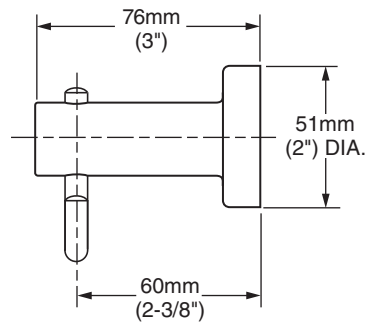

**MODEL NUMBER:**

8336210 - Robe Hook

**Available Finishes**

.002	Polished Chrome
.295	Satin Nickel (PVD)

**PRODUCT FEATURES:**

**Materials of Construction:** Metal construction for durability & long life.

**Concealed Mounting:** No exposed set screws.

**Easy to Install**

**Durability of Finishes:** Chrome and PVD finishes will never tarnish.

**SUGGESTED SPECIFICATION:**

Robe Hook shall feature metal construction with tarnish - free PVD finish. Shall feature concealed mounting with no exposed set screws. Robe Hook shall be American Standard Model # 8336210.\_\_\_\_.