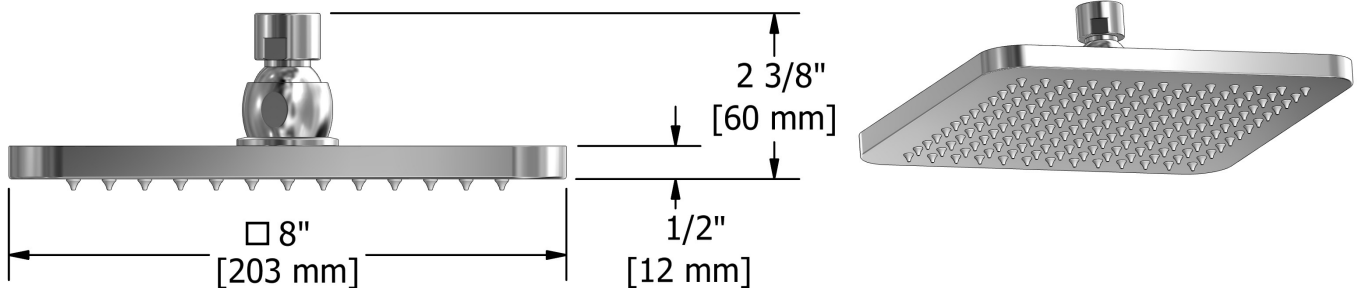

Sizes, models and finishes may differ from thoses presented.

Warranty

This **Riobel Inc.** product you have purchased carries a Limited Lifetime Warranty on the chrome, PVD finish, blacks and all working parts and is guaranteed from the initial purchase date against all manufacturing defects. All other finishes, including plastic components, are guaranteed for one year. All electric and/or electronic parts are covered by a 5-year limited warranty.

Customer Service

Ontario, West Canada : 888-287-5354 Quebec, Maritimes, United States : 866-473-8442