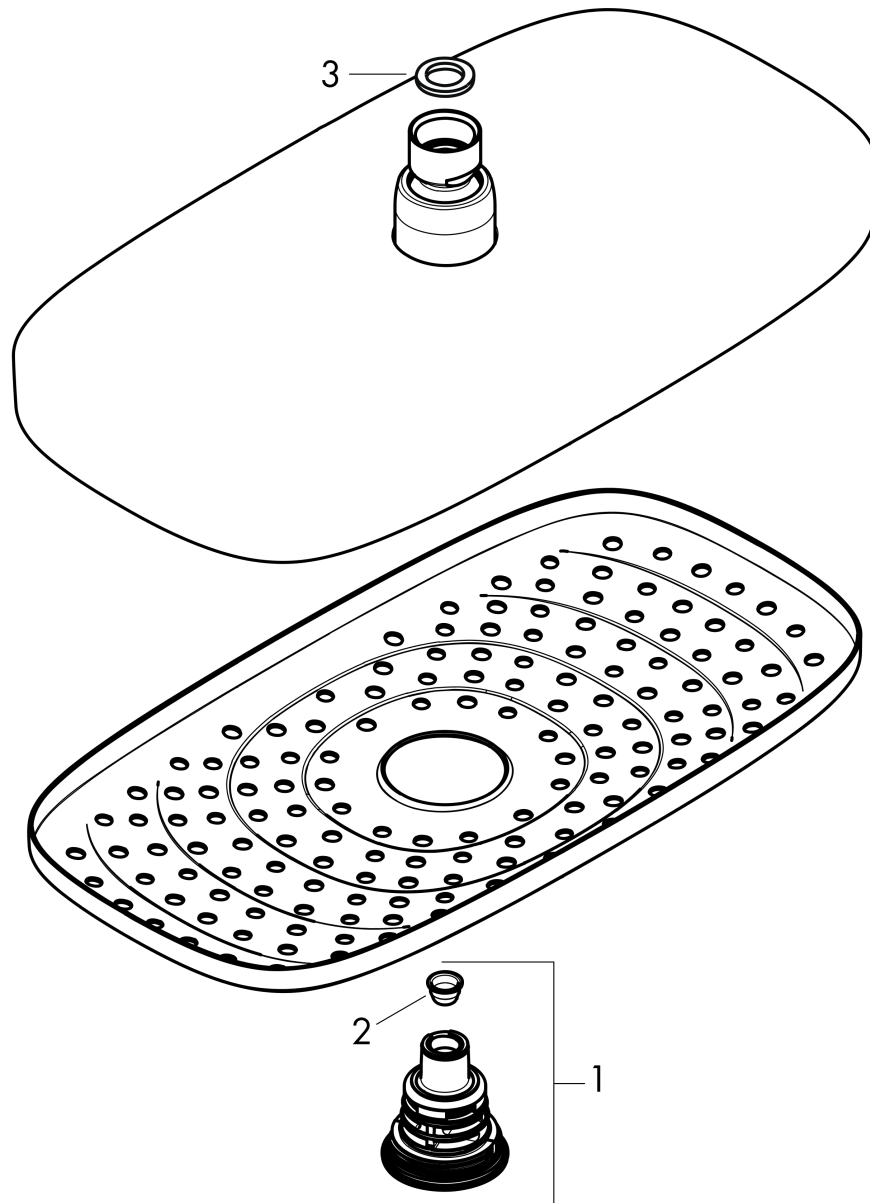

**Raindance Select E**  
**Showerhead 300 2-Jet, 2.0 GPM**  
 Finishes : white/chrome Part no. : **04534400**

## Product image

## Scale drawing

**Raindance Select E**  
**Showerhead 300 2-Jet, 2.0 GPM**  
Finishes : white/chrome Part no. : 04534400

## Exploded drawing

Year of production: >02/18

**Raindance Select E**  
**Showerhead 300 2-Jet, 2.0 GPM**  
 Finishes : white/chrome    Part no. : **04534400**