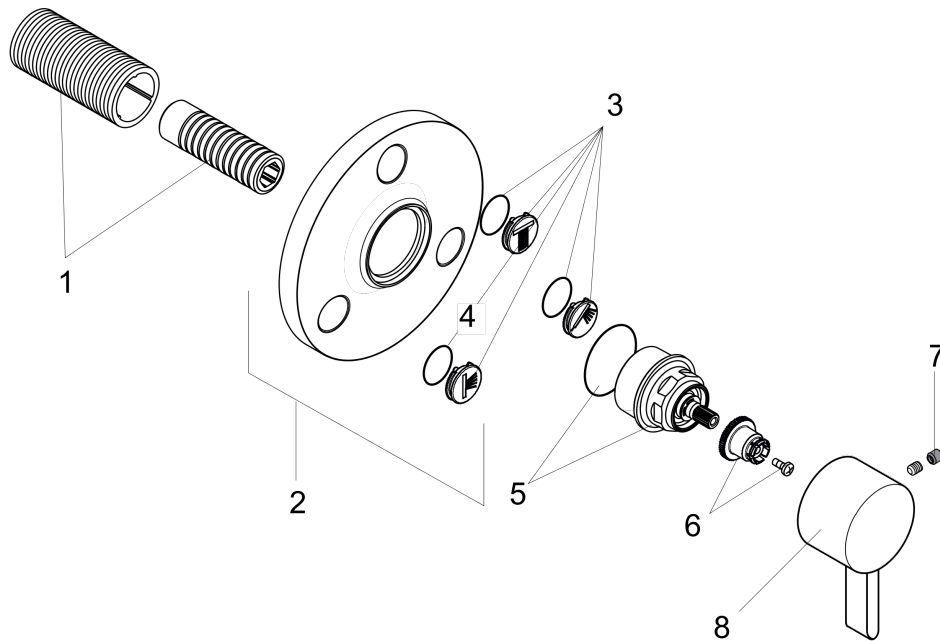

Ecostat

Diverter Trim S Trio/Quattro

Finishes : **brushed nickel** Part no. : **04232820**

Description

Features

- Handle, Sleeve, Escutcheon

Product image

Scale drawing

Ecostat

Diverter Trim S Trio/Quattro

Finishes : **brushed nickel** Part no. : **04232820**

Exploded drawing

Year of production: >12/09

Ecostat

Diverter Trim S Trio/Quattro

Finishes : **brushed nickel** Part no. : **04232820**

Spare parts list

Year of production: >12/09

Pos.	Description	Part no.	PC	PU
1	fixing set	96392000	0	1
2	escutcheon	95563820	0	1
3	set of symbols	95238820	0	1
4	O-ring 13x2	98128000	0	1
5	nut	98677000	0	1
6	handle fixing set	94184000	0	1
7	screw cover	95181000	0	1
8	handle	88774820	0	1