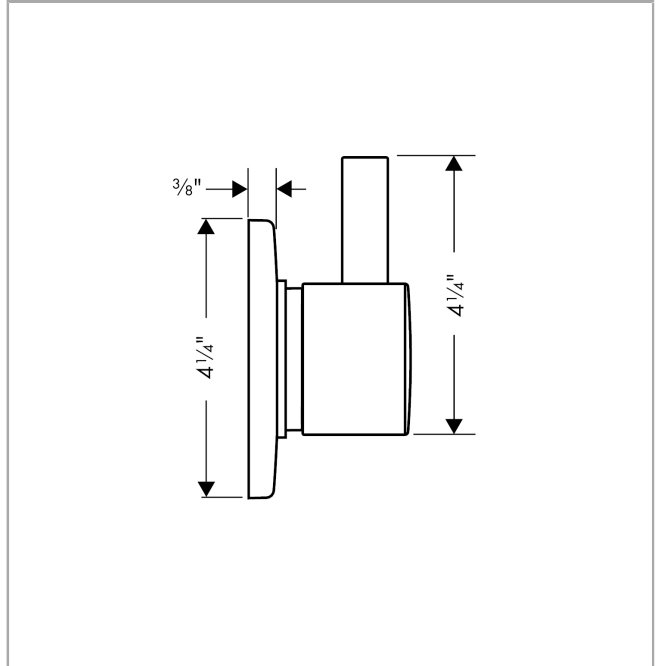

Ecostat

Diverter Trim S Trio/Quattro

Finishes : **brushed nickel** Part no. : **04232820**

Description

Features

- Handle, Sleeve, Escutcheon

Product image

Scale drawing

Ecostat

Diverter Trim S Trio/Quattro

Finishes : **brushed nickel** Part no. : **04232820**

Exploded drawing

Year of production: >12/09

Ecostat

Diverter Trim S Trio/Quattro

Finishes : **brushed nickel** Part no. : **04232820**

Spare parts list

Year of production: >12/09

Pos.	Description	Part no.	PC	PU
1	fixing set	96392000	0	1
2	escutcheon	95563820	0	1
3	set of symbols	95238820	0	1
4	O-ring 13x2	98128000	0	1
5	nut	98677000	0	1
6	handle fixing set	94184000	0	1
7	screw cover	95181000	0	1
8	handle	88774820	0	1