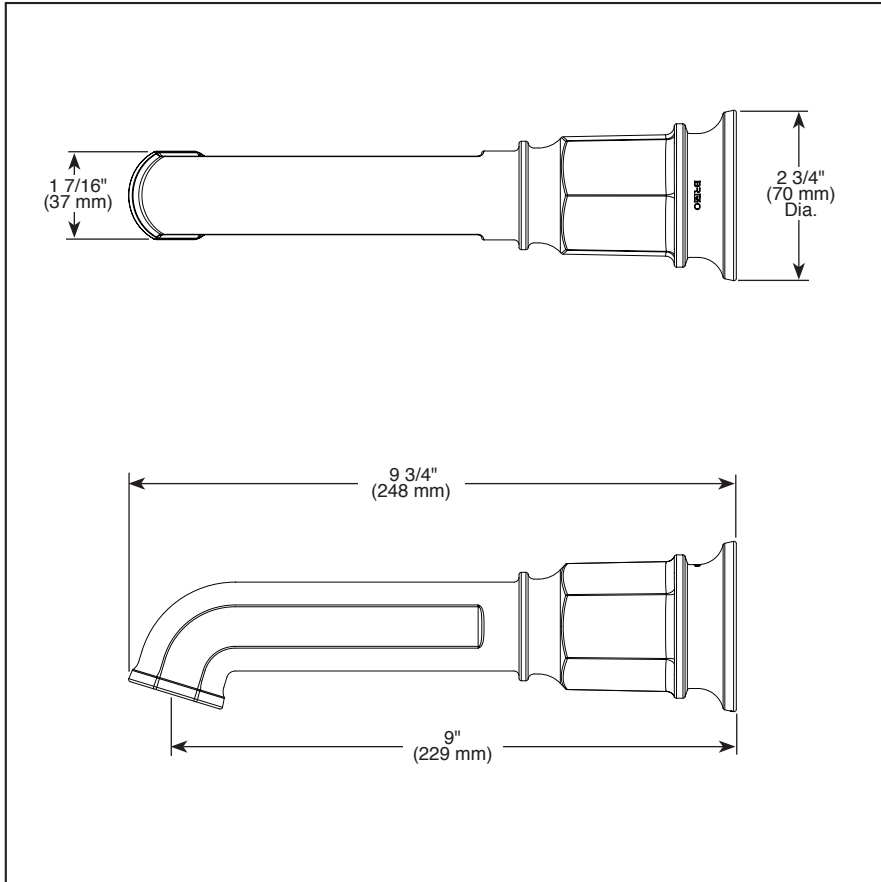

▲ Designate Proper Finish Suffix

BRIZO®

NON DIVERTER TUB SPOUT

■ Invari™ Bath Collection

STANDARD SPECIFICATIONS:

- Non-diverter tub spout
- Solid brass construction
- Universal adapter included (RP90472) allows for sweat or slip onto 1/2" CWT or thread onto 1/2" NPT
- Spout features hidden stream straightener
- Tub spout can be installed with shower diverter systems

WARRANTY

- Parts and Finish - Lifetime limited warranty; or for commercial purchasers, 10 years for multi-family residential (apartments and condominiums) and 5 years for all other commercial uses, in each case from the date of purchase.
- Electronic Parts and Batteries (if applicable) - 5 years from the date of purchase; or for commercial purchasers, 1 year from the date of purchase. No warranty is provided on batteries.

COMPLIES WITH:

- ASME A112.18.1 / CSA B125.1