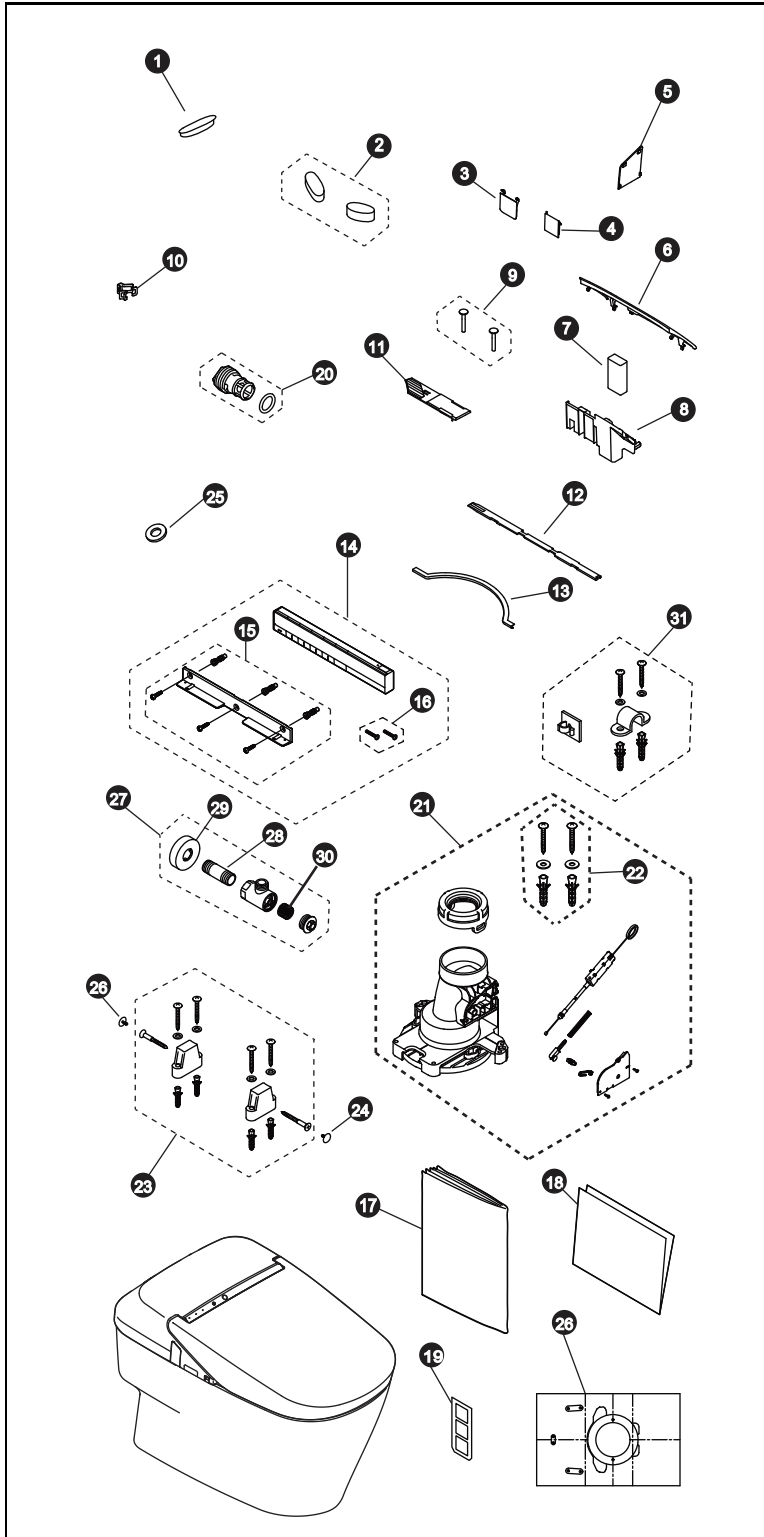

**Neorest® 700H**  
**1.0Gpf / 0.8Gpf Toilet, Elongated,**  
**Tornado Flush™, 12" Modular Rough-In,**  
**(including CeFIONtect™)**

Item	Part	Description
1	THU9669	Lid Bumper
2	THU9674	Seat Bumpers
3	THU9676#01	Wand Door (cotton)
4	THU9677#01	Dryer Door (cotton)
5	THU9681	Drain Plug Cover
6	THU9690	Top Unit Back Cover
7	THU9691	Battery Box
8	THU9692	Battery Box Holder
9	THU9700	Top to Bowl Mounting Bolt (x1)
10	THU9484	Water Supply Connection Clip
11	THU9711	Air Filter
12	THU9481	Lever Cover
13	THU9624	Backflow Check Gasket
14	THU9726	Remote Control Assembly
15	THU9727	Remote Control Hanger Assembly
16	THU9728	Remote Control Anti Theft Assembly
17	THU9729	Instruction Manual (Top Unit - SN992M)
18	THU9731	Installation Manual (Top Unit - SN992M)
19	THU9732	Sensor Adjusting Stickers
20	THU9445	Water Filter Drain Valve
21	THU9736	Socket (for Floor Drain)
22	THU9737	Socket Mounting Hardware
23	THU9740	Bowl Mounting Hardware
24	THU9024#01	Decorative Caps (cotton)
25	THU9744	Flat Washer (for Water Supply Hose)
26	THU9753	Installation Template
27	THU9754	Junction Valve
28	THU9755	Junction Valve Nipple
29	THU9756	Junction Valve Trim Plate
30	THU9758	Water Filter
31	THU9760	Wire Fixing Assembly

**Note:**

Product Number Explanations		
Two-Piece Toilet	Integrated Washlet	Bowl
(MS) Toilet & Seat Combination (992) Model	(SN) Integrated Washlet (922) Model	(CT) Bowl (922) Model
(CUM) Tornado Flush™	(M) Dual Flush	(C) Tornado Flush™
(G) CeFIONtect™		(U) Ultra HET
		(M) Dual Flush
		(G) Tornado Flush™

Actual Product may vary slightly from illustration.