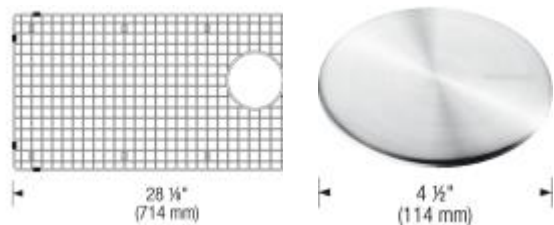

Stainless Steel Sink Grid
406495

3 1/2" CapFlow strainer cover
Stainless steel (fits all BLANCO
strainers)
517666

100 Corporation Drive, Brampton, ON L6S 6B5 Tel: 905 494 2400
Toll Free: 1877 425 2626 Fax: 905 494 2425 Toll Free: 1877 825 2626
➤ www.blancocanada.com/en