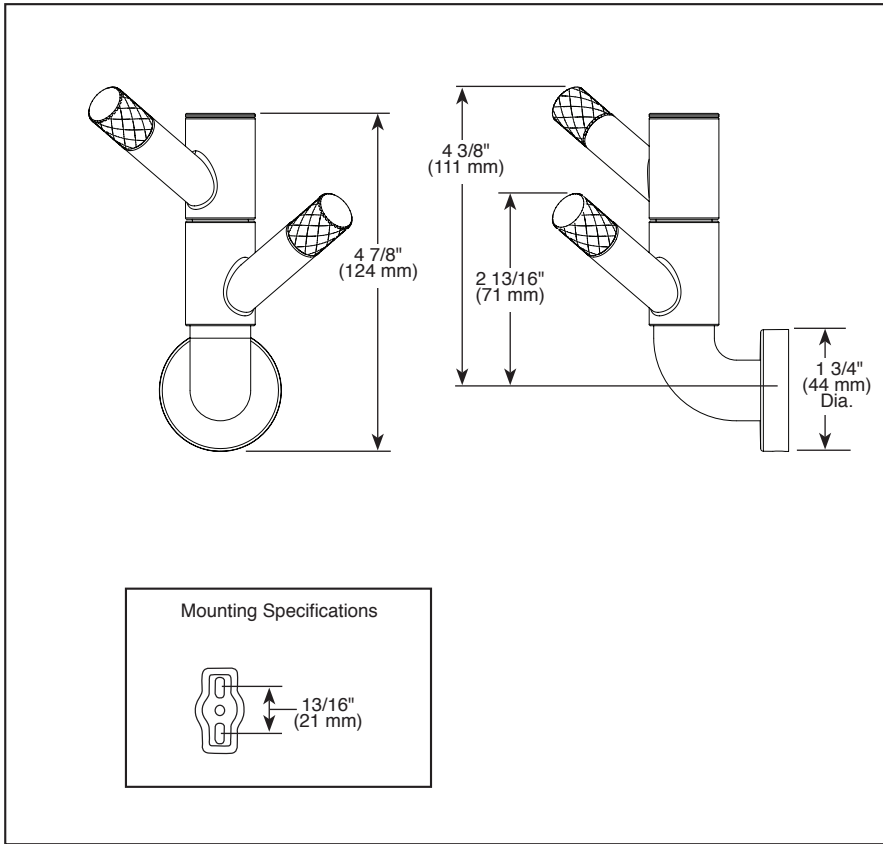

BRIZO®

ACCESSORIES

- Litze™ Bath Collection
- Double Rotating Robe Hook

STANDARD SPECIFICATIONS:

- Wood blocking is preferable behind all wall surfaces. If wood blocking is not available, try finding a wood stud to anchor this accessory.
- Mounting hardware and mounting instructions included with product.
- Note: Plastic anchors, screw, toggle bolts, and mounting brackets are included with the mounting hardware.

WARRANTY

- Lifetime limited warranty on parts (other than electronic parts and batteries) and finishes: or, for commercial users, for 5 years from date of purchase.
- 5 year limited warranty on electronic parts (other than batteries); or, for commercial users, for 1 year from the date of purchase. No warranty is provided on batteries.

Submitted Model No.: _____

Specific Features: _____

▲ Designate proper finish suffix