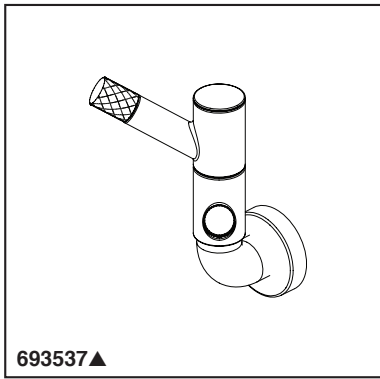

BRIZO®

ACCESSORIES

- Litze™ Bath Collection
- Double Rotating Robe Hook

STANDARD SPECIFICATIONS:

- Wood blocking is preferable behind all wall surfaces. If wood blocking is not available, try finding a wood stud to anchor this accessory.
- Mounting hardware and mounting instructions included with product.
- Note: Plastic anchors, screw, toggle bolts, and mounting brackets are included with the mounting hardware.

WARRANTY

- Lifetime limited warranty on parts (other than electronic parts and batteries) and finishes: or, for commercial users, for 5 years from date of purchase.
- 5 year limited warranty on electronic parts (other than batteries); or, for commercial users, for 1 year from the date of purchase. No warranty is provided on batteries.

Submitted Model No.: _____

Specific Features: _____