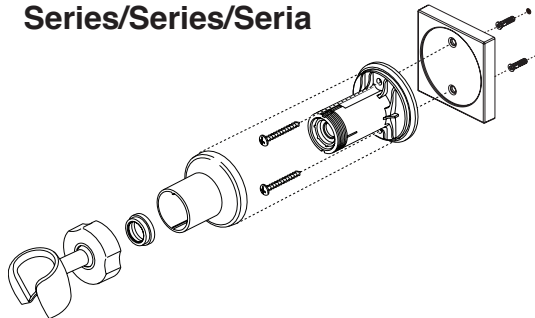

**55552, 55567, 55051, 55140
& 55530
Series/Series/Seria**

U495D -▲60-PK
Hose & Gaskets
Manguera y Empaques
Tuyau souple et joints

U4010-PK▲
Handshower holder
Teleducha titular
Support douchette