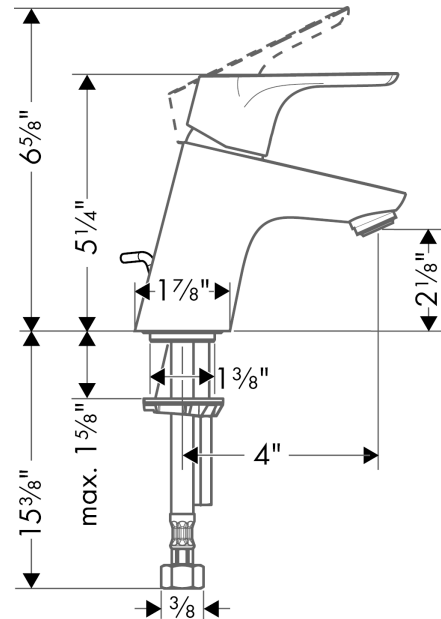

##### Features

- Aerated spray
- maximum Flow rate at 44 PSI: 1.2 GPM
- Ceramic cartridge
- pop-up waste set G 1
- Material waste set: metal

#### Scale drawing

### Exploded drawing

Year of production: >07/16

**Focus**
**Single-Hole Faucet 70 with Pop-Up Drain, 1.2 GPM**

 Finishes : **chrome**    Part no. : **04370000**

**Spare parts list**

Year of production: &gt;07/16

Pos.	Description	Part no.	Price	PU
1	screw cover	96338000	-	1
2	flange	97406000	-	1
3	nut	97209000	-	1
4	cartridge, assy	95646001	-	1
5	locking screw for handle	95140000	-	1
6	seal	95008000	-	1
7	adapter for cartridge	98750000	-	1
8	O-Ring 30x2	98186000	-	1
9	O-ring 35x2	92604000	-	1
10	aerator M24x1 (4,5 l/min)	92877000	-	1
11	seal Ø 42	98722000	-	1
12	fixing set	88508000	-	1
13	connection hose 18½" M8x0,75 3/8"	96321001	-	1
14	pull rod	96657000	-	1
a	pop up waste	88509000	-	1
b	escutcheon	06490000	-	1
c	aerator M24x1 (3,5 l/min)	92508000	-	1
d	handle	98532000	-	1