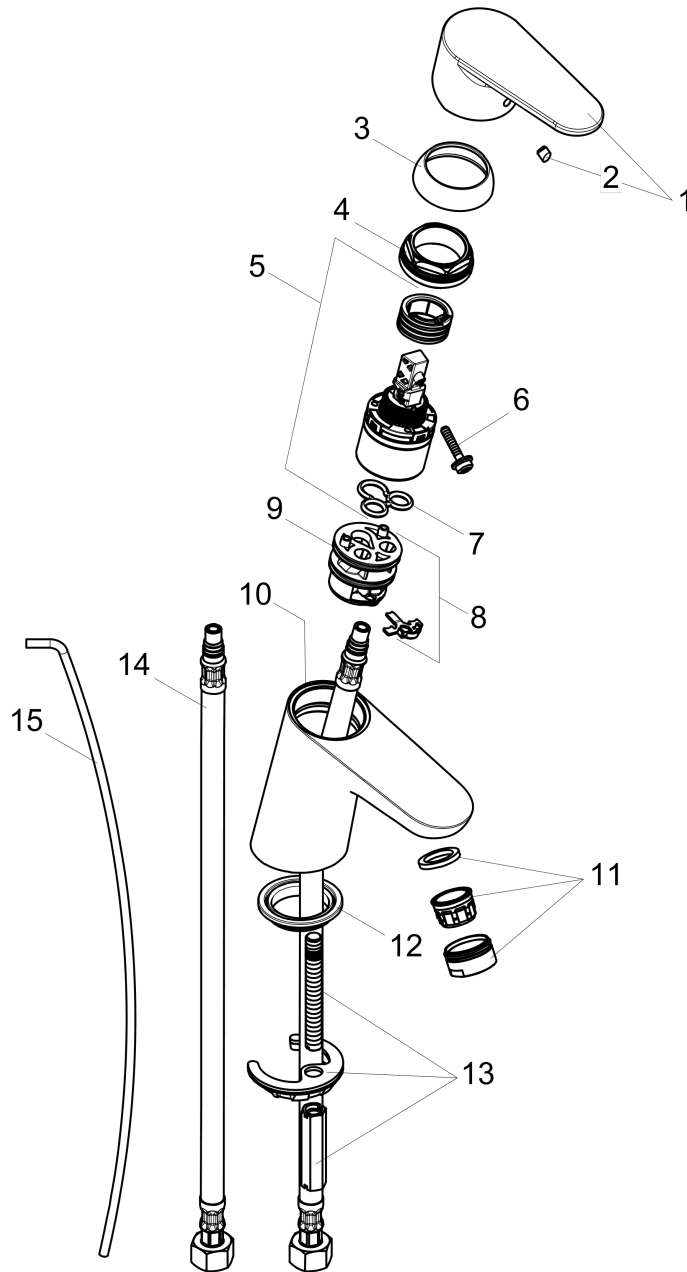

#### Scale drawing

## Focus

Single-Hole Faucet 70 with Pop-Up Drain, 1.2 GPM

Finishes : **chrome** Part no. : **04370000**

### Exploded drawing

Year of production: >07/16

**Focus**
**Single-Hole Faucet 70 with Pop-Up Drain, 1.2 GPM**

 Finishes : **chrome**    Part no. : **04370000**

**Spare parts list**

Year of production: &gt;07/16

Pos.	Description	Part no.	Price	PU
1	screw cover	96338000	-	1
2	flange	97406000	-	1
3	nut	97209000	-	1
4	cartridge, assy	95646001	-	1
5	locking screw for handle	95140000	-	1
6	seal	95008000	-	1
7	adapter for cartridge	98750000	-	1
8	O-Ring 30x2	98186000	-	1
9	O-ring 35x2	92604000	-	1
10	aerator M24x1 (4,5 l/min)	92877000	-	1
11	seal Ø 42	98722000	-	1
12	fixing set	88508000	-	1
13	connection hose 18½" M8x0,75 3/8"	96321001	-	1
14	pull rod	96657000	-	1
a	pop up waste	88509000	-	1
b	escutcheon	06490000	-	1
c	aerator M24x1 (3,5 l/min)	92508000	-	1
d	handle	98532000	-	1