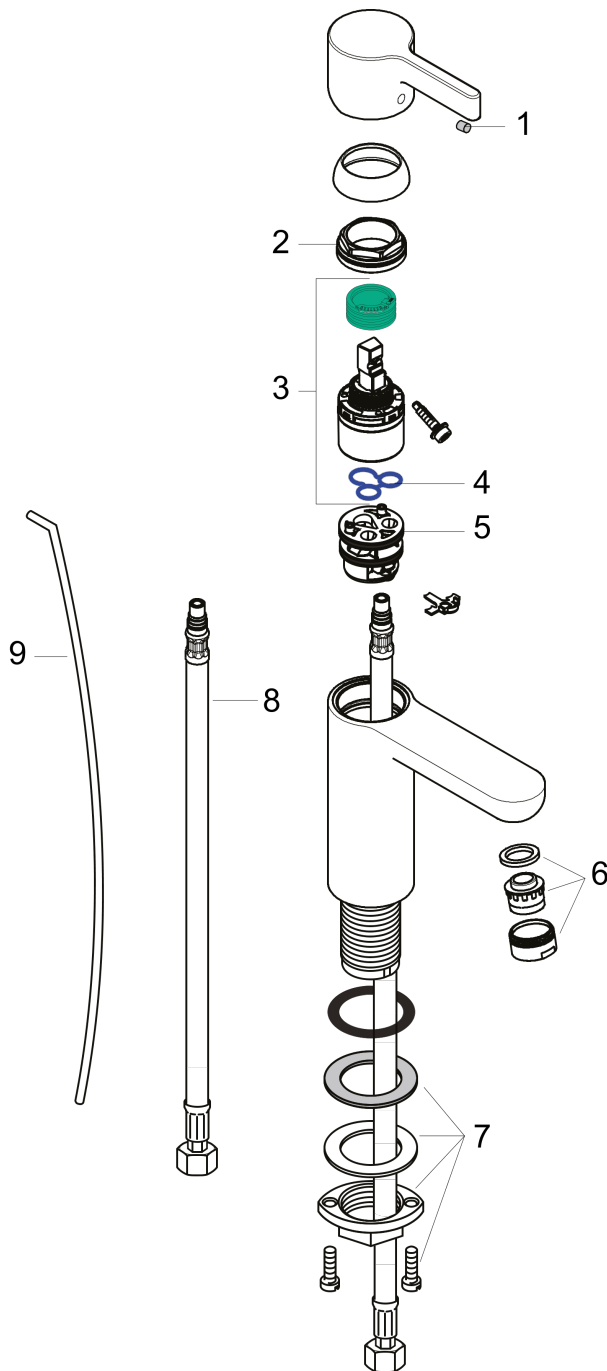

Metris S

Single-Hole Faucet 100 with Pop-Up Drain, 1.2 GPM

Finishes : **chrome** Part no. : **31060001**

Description

Features

- Aerated spray
- maximum Flow rate at 44 PSI: 1.2 GPM
- Ceramic cartridge
- pop-up waste set G 1
- Material waste set: metal

Technology

Compliance

Product image

Scale drawing

Metris S

Single-Hole Faucet 100 with Pop-Up Drain, 1.2 GPM

Finishes : **chrome** Part no. : **31060001**

Exploded drawing

Year of production: >07/16

Metris S

Single-Hole Faucet 100 with Pop-Up Drain, 1.2 GPM

Finishes : **chrome** Part no. : **31060001**

Spare parts list

Year of production: >07/16

Pos.	Description	Part no.	Price	PU
1	screw cover	96338000	-	1
2	nut	97209000	-	1
3	cartridge, assy	95646001	-	1
4	seal	95008000	-	1
5	O-Ring 30x2	98186000	-	1
6	aerator M24x1 (4,5 l/min)	92877000	-	1
7	fixing set (Ø 32)	13961000	-	1
8	connection hose 18½" M8x0,75 3/8"	96321001	-	1
9	pull rod	96657000	-	1
a	pop up waste	88509000	-	1
b	flange	97406000	-	1
c	handle	31093000	-	1