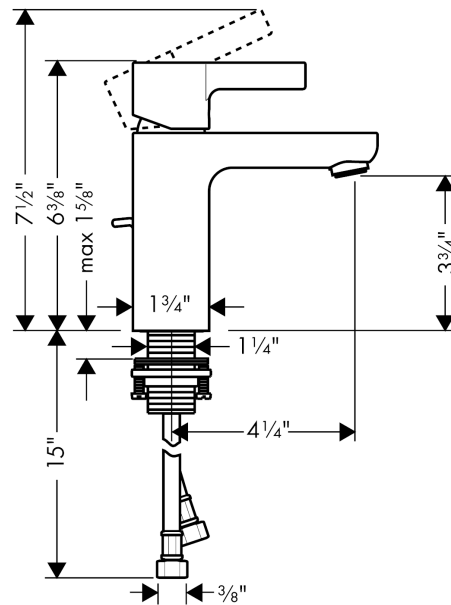

Metris S

Single-Hole Faucet 100 with Pop-Up Drain, 1.2 GPM

Finishes : **chrome** Part no. : **31060001**

Description

Features

- Aerated spray
- maximum Flow rate at 44 PSI: 1.2 GPM
- Ceramic cartridge
- pop-up waste set G 1
- Material waste set: metal

Technology

Compliance

Product image

Scale drawing

Metris S

Single-Hole Faucet 100 with Pop-Up Drain, 1.2 GPM

Finishes : **chrome** Part no. : **31060001**

Exploded drawing

Year of production: >07/16

Metris S

Single-Hole Faucet 100 with Pop-Up Drain, 1.2 GPM

Finishes : **chrome** Part no. : **31060001**

Spare parts list

Year of production: >07/16

Pos.	Description	Part no.	Price	PU
1	screw cover	96338000	-	1
2	nut	97209000	-	1
3	cartridge, assy	95646001	-	1
4	seal	95008000	-	1
5	O-Ring 30x2	98186000	-	1
6	aerator M24x1 (4,5 l/min)	92877000	-	1
7	fixing set (Ø 32)	13961000	-	1
8	connection hose 18½" M8x0,75 3/8"	96321001	-	1
9	pull rod	96657000	-	1
a	pop up waste	88509000	-	1
b	flange	97406000	-	1
c	handle	31093000	-	1