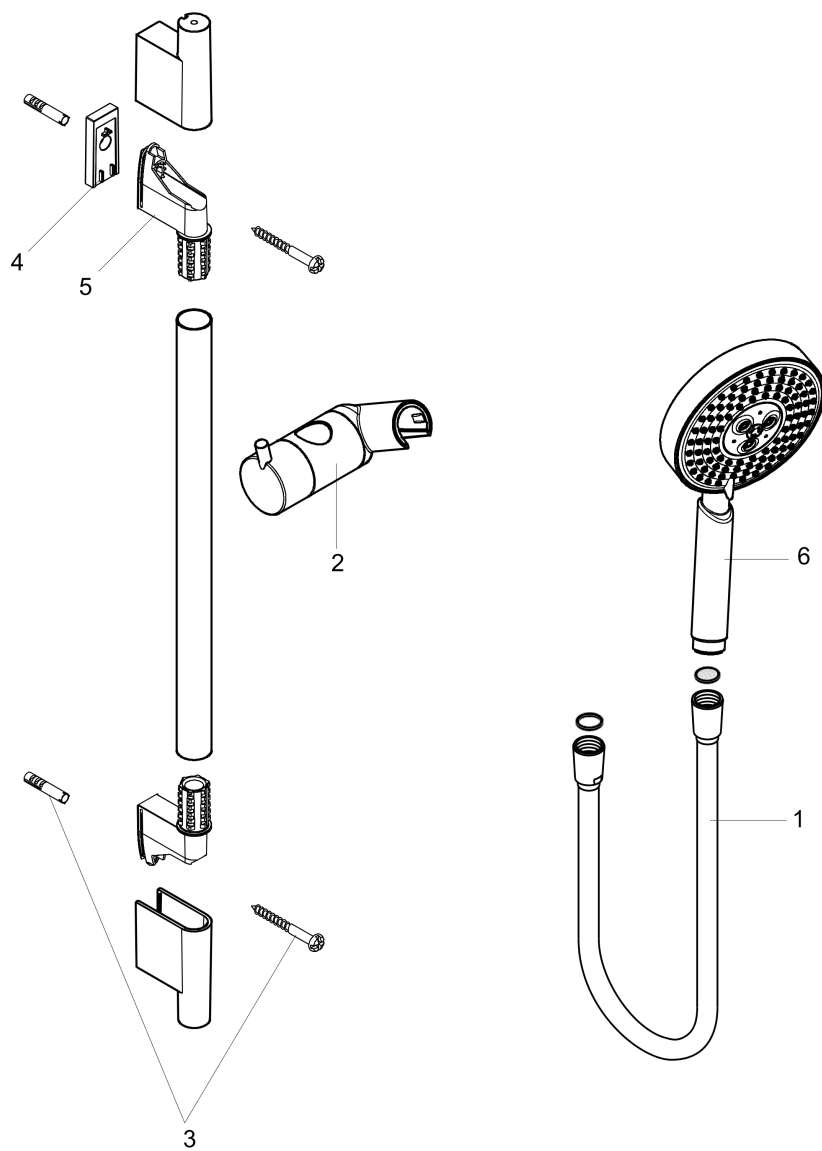

Raindance S

Wallbar Set 120 3-Jet 24", 2.5 GPM

Finishes : **chrome** Part no. : **04266000**

Description

Features

- Spray modes: RainAir, WhirlAir, BalanceAir
- Angle-adjustable holder pivots left and right, slides easily and locks in place
- Flow: 2.5 GPM

Item details

List Price

\$ 401.00

Technology

Compliance

Product image

Scale drawing

Raindance S

Wallbar Set 120 3-Jet 24", 2.5 GPM

Finishes : chrome Part no. : 04266000

Exploded drawing

Year of production: >01/09

Raindance S

Wallbar Set 120 3-Jet 24", 2.5 GPM

Finishes : **chrome** Part no. : **04266000**

Spare parts list

Year of production: >01/09

Pos.	Description	Part no.	Price	PU
1	shower hose 1,60 m	28276003	-	1
2	support, assy	97651000	-	1
3	mounting set	96179000	-	1
4	tile-matching-disk	97450000	-	1
5	wall support	96275000	-	1
6	handshower	28514001	-	1
7	washer	88651000	-	1