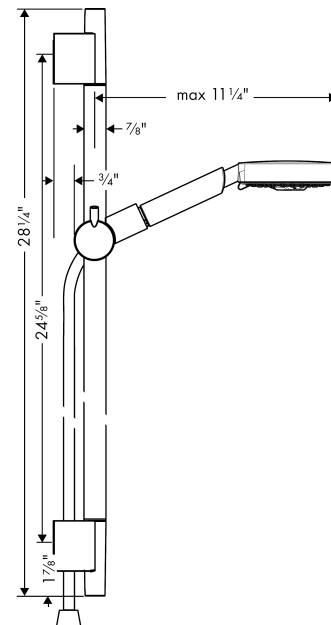

Raindance S

Wallbar Set 120 3-Jet 24", 2.5 GPM

Finishes : **chrome** Part no. : **04266000**

Description

Features

- Spray modes: RainAir, WhirlAir, BalanceAir
- Angle-adjustable holder pivots left and right, slides easily and locks in place
- Flow: 2.5 GPM

Item details

List Price

\$ 401.00

Technology

Compliance

Product image

Scale drawing

Raindance S

Wallbar Set 120 3-Jet 24", 2.5 GPM

Finishes : chrome Part no. : 04266000

Exploded drawing

Year of production: >01/09

Raindance S

Wallbar Set 120 3-Jet 24", 2.5 GPM

Finishes : **chrome** Part no. : **04266000**

Spare parts list

Year of production: >01/09

Pos.	Description	Part no.	Price	PU
1	shower hose 1,60 m	28276003	-	1
2	support, assy	97651000	-	1
3	mounting set	96179000	-	1
4	tile-matching-disk	97450000	-	1
5	wall support	96275000	-	1
6	handshower	28514001	-	1
7	washer	88651000	-	1