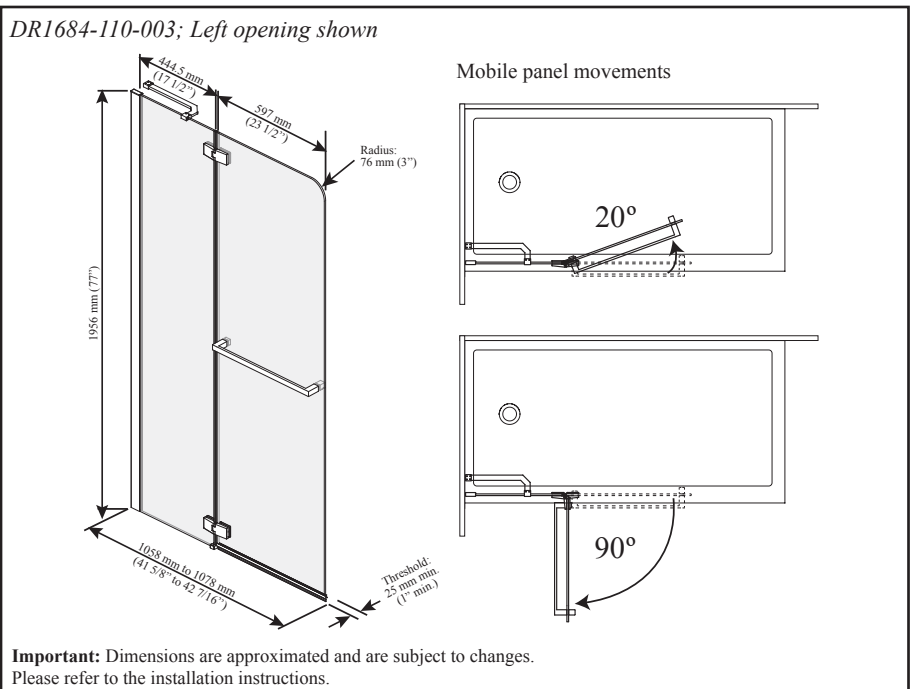

ONCE UPON A TIME...WATER®

PRATIKA™

DR1684

Pivot shower shield with fixed panel

SPECIFICATIONS

Features

- **Frameless** pivot shower shield with fixed panel
- Small fixed panel allows easy access to faucets without splashing
- Articulated shield pivoting 90° outwards and 20° inwards to direct the water inwards
- 535 mm (21") stainless steel towel bar with inner knob for a easier handling
- Sturdy stainless steel bracing bar with minimal clearance for rainheads
- PVC seal to prevent water splashes
- Modern hinges
- 5/16" (8 mm) clear tempered glass with **Duraclean treatment** for easy cleaning
- 1956 mm (77") panel height
- Ideal for smaller bathroom configuration
- Reversible (right or left opening)
- 25 mm (1") adjustment mechanism

Finishes

- Chrome :
 - DR1684-110-XXX

Glass pattern

- Clear tempered glass:
 - DR1684-XXX-003

Clear

Packaging

- **Dimensions:**
2050 mm x 665 mm x 90 mm
(80 11/16" x 26 3/16" x 3 9/16")
- **Total weight:**
47 kg (104 lb)

Installation Notes

Minimum threshold required for installation is 25 mm (1"). This product must be installed following the installation instructions provided.

WARRANTY

Kalia Inc. guarantees all aspects of its products to be free of defects in material and workmanship for normal residential use. **Refer to the warranty included with the Kalia products for details.**