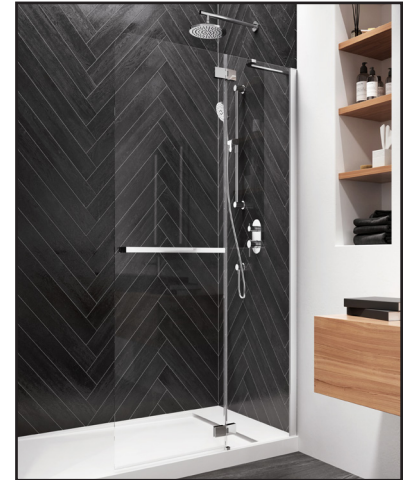

ONCE UPON A TIME...WATER®

PRATIKA™

DR1684

Pivot shower shield with fixed panel

SPECIFICATIONS

Features

- **Frameless** pivot shower shield with fixed panel
- Small fixed panel allows easy access to faucets without splashing
- Articulated shield pivoting 90° outwards and 20° inwards to direct the water inwards
- 535 mm (21") stainless steel towel bar with inner knob for a easier handling
- Sturdy stainless steel bracing bar with minimal clearance for rainheads
- PVC seal to prevent water splashes
- Modern hinges
- 5/16" (8 mm) clear tempered glass with **Duraclean treatment** for easy cleaning
- 1956 mm (77") panel height
- Ideal for smaller bathroom configuration
- Reversible (right or left opening)
- 25 mm (1") adjustment mechanism

Finishes

- Chrome :
 - DR1684-110-XXX

Glass pattern

- Clear tempered glass:
 - DR1684-XXX-003

Clear

Packaging

- **Dimensions:**
2050 mm x 665 mm x 90 mm
(80 11/16" x 26 3/16" x 3 9/16")
- **Total weight:**
47 kg (104 lb)