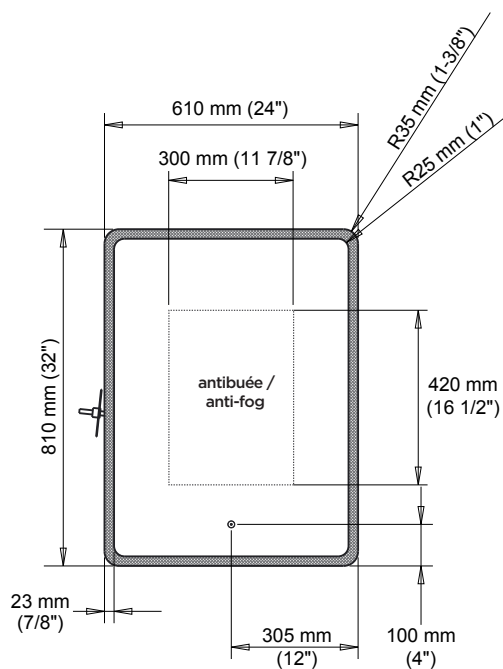

Profila

Illuminated LED mirror with frosted Strip edge

-  Frosted Strip
-  Touch switch

FEATURES

Code	MR1666-500-001
Packaging mm (in)	940 x 720 x 90 (37 x 28.3 x 3.5)
Mirror thickness	4 mm
Weight kg (lb)	9.8 (19.8)
Certification	cUL_{us}
Anti-fog system	Included
Magnifying mirror (3X)	Not available
Reversible 	Yes
Total thickness	44 mm +/- 1 mm (1 3/4")

LIGHTING

Power (watt)	43 W
Input (volt)	120 V
Dimmable	No
Lumens	2000 lm
2 tones touch switch	3000k (warm white) 5000k (cool blue)
Frequency	60 Hz
Color Rendering Index (CRI)	90+

MR1666

Miraz