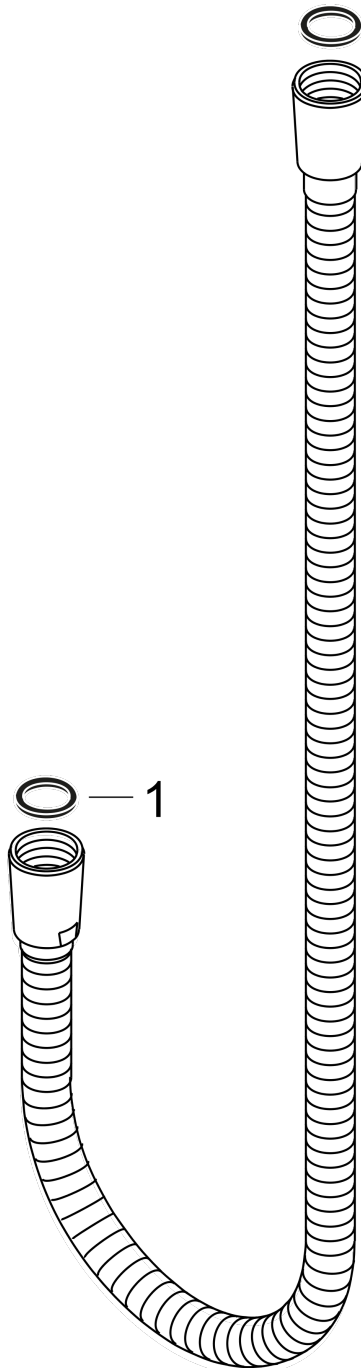

Metal Showerhose, 50"

Finishes : **chrome** Part no. : **28112000**

Description

Features

- Metal shower hose
- No-kink hose

Item details

List Price \$ 94.00

Compliance

Product image

Scale drawing

Metal Showerhose, 50"

Finishes : **chrome** Part no. : **28112000**

Exploded drawing

Year of production: >12/05

Metal Showerhose, 50"Finishes : **chrome** Part no. : **28112000****Spare parts list**

Year of production: >12/05

Pos.	Description	Part no.	Price	PU
1	seal	98058000	-	1