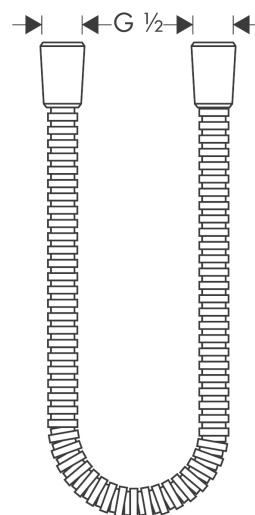

Metal Showerhose, 50"

Finishes : **chrome** Part no. : **28112000**

Description

Features

- Metal shower hose
- No-kink hose

Item details

List Price \$ 94.00

Compliance

Product image

Scale drawing

Metal Showerhose, 50"

Finishes : **chrome** Part no. : **28112000**

Exploded drawing

Year of production: >12/05

Metal Showerhose, 50"Finishes : **chrome** Part no. : **28112000****Spare parts list**

Year of production: >12/05

Pos.	Description	Part no.	Price	PU
1	seal	98058000	-	1