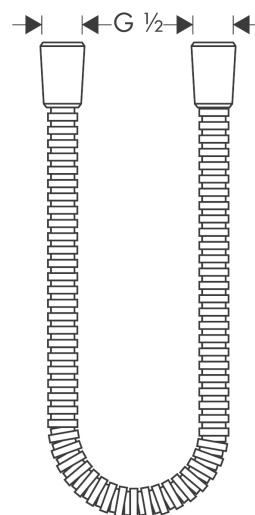

Metal Showerhose, 50"

Finishes : **chrome** Part no. : **28112000**

Description

Features

- Metal shower hose
- Pivot connector prevents hose from tangling
- No-kink hose

Item details

List Price \$ 90.00

Compliance

Product image

Scale drawing

Metal Showerhose, 50"

Finishes : **chrome** Part no. : **28112000**

Exploded drawing

Year of production: >**12/05**

Metal Showerhose, 50"Finishes : **chrome** Part no. : **28112000****Spare parts list**

Year of production: >12/05

Pos.	Description	Part no.	Price	PU
1	seal	98058000	-	1