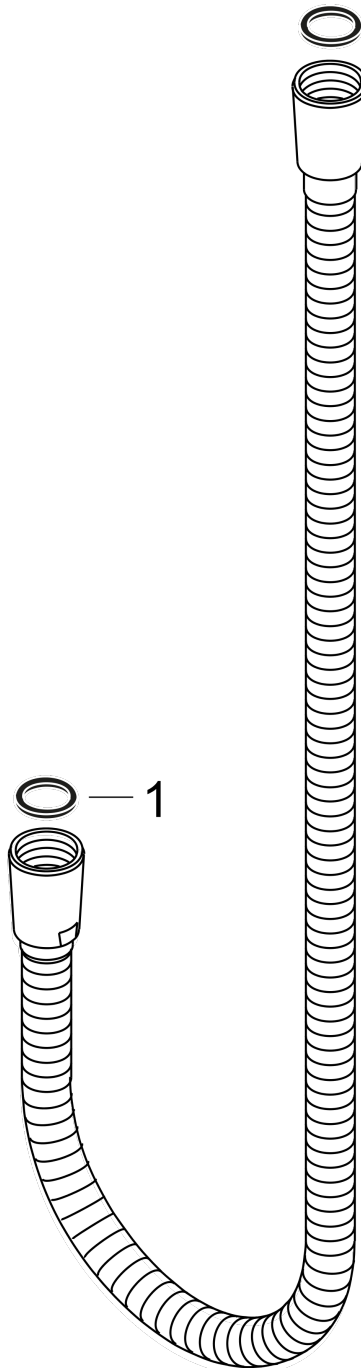

Metal Showerhose, 50"

Finishes : **chrome** Part no. : **28112000**

Description

Features

- Metal shower hose
- Pivot connector prevents hose from tangling
- No-kink hose

Item details

List Price \$ 90.00

Compliance

Product image

Scale drawing

Metal Showerhose, 50"

Finishes : **chrome** Part no. : **28112000**

Exploded drawing

Year of production: >**12/05**

Metal Showerhose, 50"Finishes : **chrome** Part no. : **28112000****Spare parts list**

Year of production: >12/05

Pos.	Description	Part no.	Price	PU
1	seal	98058000	-	1