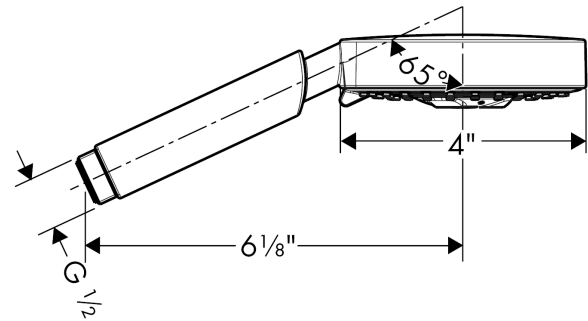

Raindance S

Handshower 100 3-Jet, 2.5 GPM

Finishes : **chrome** Part no. : **28504001**

Description

Features

- 65 no-clog spray channels
- Spray modes: RainAir, BalanceAir, WhirlAir
- Flow: 2.5 GPM

Item details

List Price \$ 175.00

Technology

Design awards

reddot design award

Compliance

Product image

Scale drawing

Raindance S