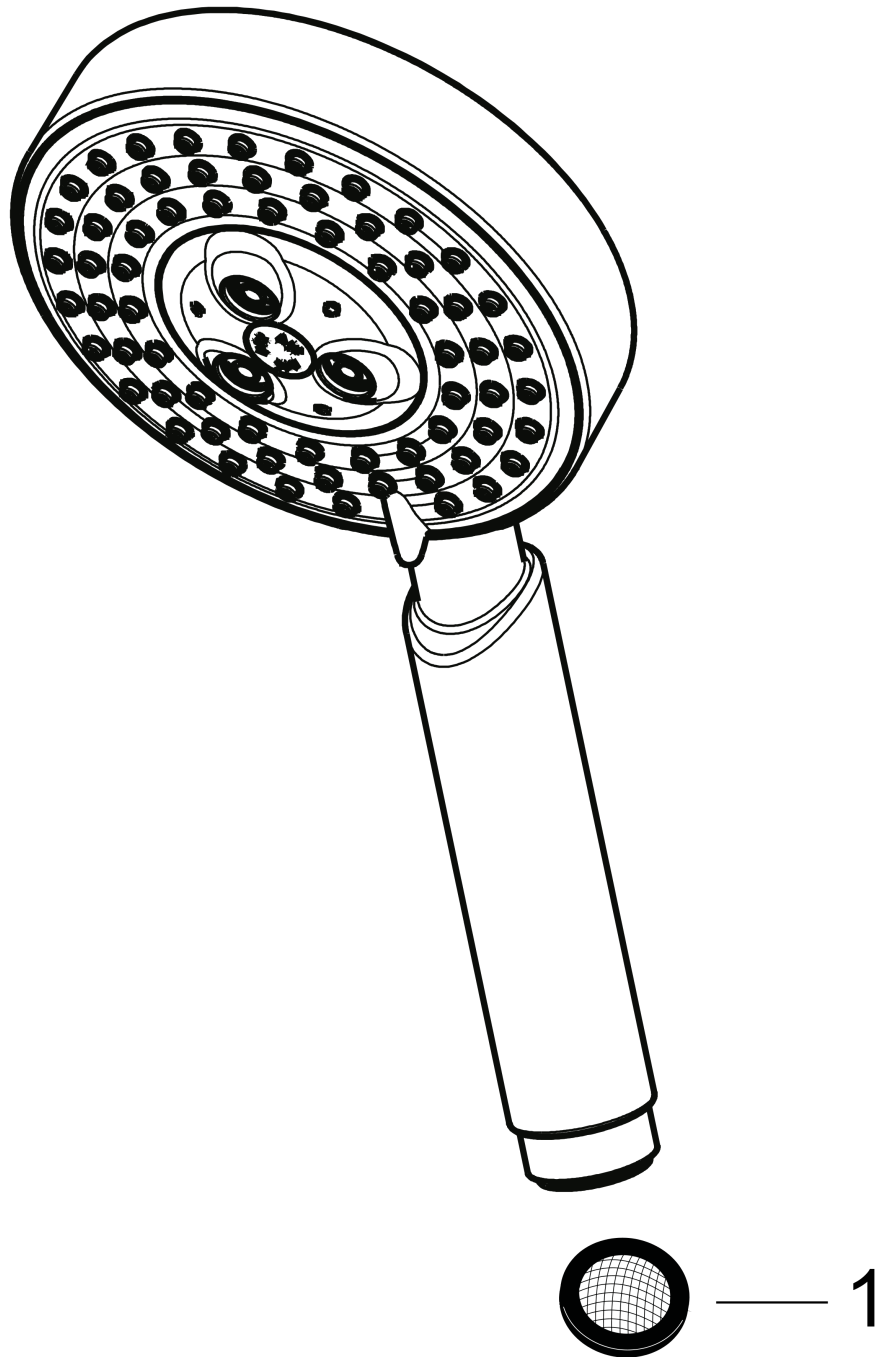

Raindance S

Handshower 100 3-Jet, 2.5 GPM

Finishes : **chrome** Part no. : **28504001**

Description

Features

- 65 no-clog spray channels
- Spray modes: RainAir, BalanceAir, WhirlAir
- Flow: 2.5 GPM

Item details

List Price \$ 175.00

Technology

Design awards

reddot design award

Compliance

Product image

Scale drawing

Raindance S

Handshower 100 3-Jet, 2.5 GPM

Finishes : **chrome** Part no. : **28504001**

Exploded drawing

Year of production: >07/06

Raindance S

Handshower 100 3-Jet, 2.5 GPM

Finishes : **chrome** Part no. : **28504001**