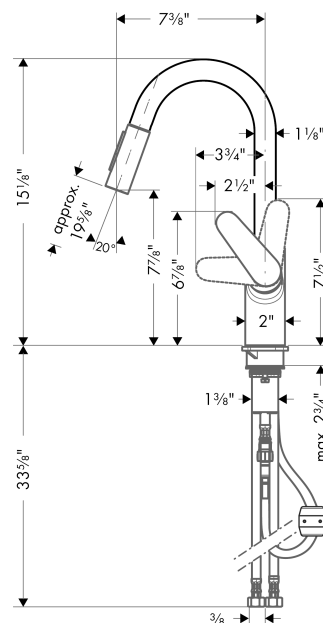

Focus

Prep Kitchen Faucet, 2-Spray Pull-Down, 1.75 GPM

Finishes : **chrome** Part no. : **04506001**

Description

Features

- Swivel range 150°
- Laminar and needle spray
- Toggle spray diverter
- MagFit magnetic sprayhead docking
- maximum Flow rate at 44 PSI: 1.75 GPM
- Flow: 1.75 GPM (6.6 L/min)
- Ceramic cartridge
- 3/8" hoses

Item details

List Price \$ 456.00

Technology

Compliance

Product image

Scale drawing

Focus

Prep Kitchen Faucet, 2-Spray Pull-Down, 1.75 GPM

Finishes : **chrome** Part no. : **04506001**

Exploded drawing

Year of production: >11/15

Focus
Prep Kitchen Faucet, 2-Spray Pull-Down, 1.75 GPM

 Finishes : **chrome** Part no. : **04506001**

Spare parts list

Year of production: >11/15

Pos.	Description	Part no.	Price	PU
1	screw cover	96338000	-	1
2	nut	97209000	-	1
3	cartridge, assy	92730000	-	1
4	seal	95008000	-	1
5	support	97523000	-	1
6	fixing set (Ø 34)	95049000	-	1
7	weight	98551000	-	1
8	hose 1,50 m	88624000	-	1
9	connection hose 35½" M8x0,75 3/8"	96316001	-	1
10	set of non return valves DW 15	97350000	-	1
11	filter	97735000	-	1
12	O-ring 11x2	98127000	-	1
13	handle	98460000	-	1
14	flange	95498000	-	1
15	locking screw for handle	95140000	-	1
16	connection hose 600 mm M10x1	95561000	-	1
17	aerator laminar M22x1 (15 l/min)	95909000	-	1
18	O-ring 18x1,5	98231000	-	1
19	O-ring 20x1	98140000	-	1
20	non return valve	93218000	-	1
a	service tool	95910000	-	1
b	handspray	98459001	-	1