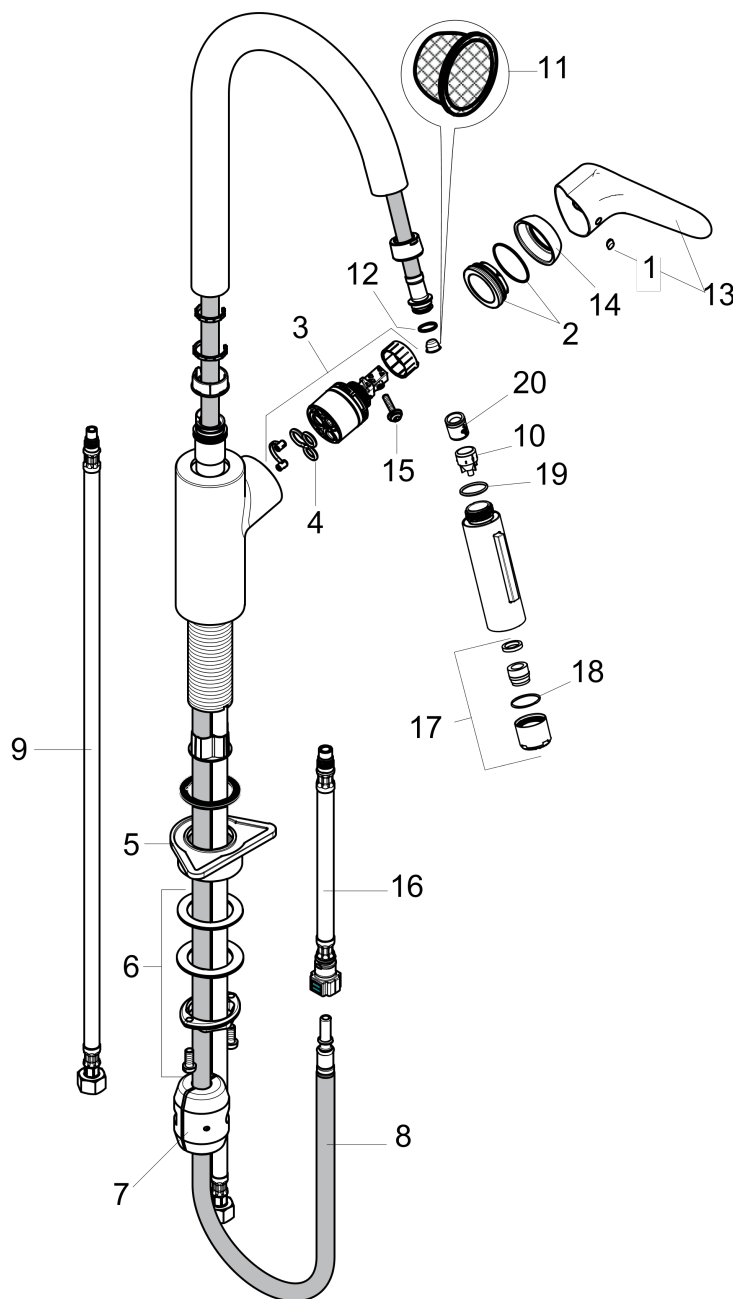

Focus

Prep Kitchen Faucet, 2-Spray Pull-Down, 1.75 GPM

Finishes : **chrome** Part no. : **04506001**

Description

Features

- Swivel range 150°
- Laminar and needle spray
- Toggle spray diverter
- MagFit magnetic sprayhead docking
- maximum Flow rate at 44 PSI: 1.75 GPM
- Flow: 1.75 GPM (6.6 L/min)
- Ceramic cartridge
- 3/8" hoses

Item details

List Price \$ 456.00

Technology

Compliance

Product image

Scale drawing

Focus

Prep Kitchen Faucet, 2-Spray Pull-Down, 1.75 GPM

Finishes : **chrome** Part no. : **04506001**

Exploded drawing

Year of production: >11/15

Focus
Prep Kitchen Faucet, 2-Spray Pull-Down, 1.75 GPM

 Finishes : **chrome** Part no. : **04506001**

Spare parts list

Year of production: >11/15

Pos.	Description	Part no.	Price	PU
1	screw cover	96338000	-	1
2	nut	97209000	-	1
3	cartridge, assy	92730000	-	1
4	seal	95008000	-	1
5	support	97523000	-	1
6	fixing set (Ø 34)	95049000	-	1
7	weight	98551000	-	1
8	hose 1,50 m	88624000	-	1
9	connection hose 35½" M8x0,75 3/8"	96316001	-	1
10	set of non return valves DW 15	97350000	-	1
11	filter	97735000	-	1
12	O-ring 11x2	98127000	-	1
13	handle	98460000	-	1
14	flange	95498000	-	1
15	locking screw for handle	95140000	-	1
16	connection hose 600 mm M10x1	95561000	-	1
17	aerator laminar M22x1 (15 l/min)	95909000	-	1
18	O-ring 18x1,5	98231000	-	1
19	O-ring 20x1	98140000	-	1
20	non return valve	93218000	-	1
a	service tool	95910000	-	1
b	handspray	98459001	-	1