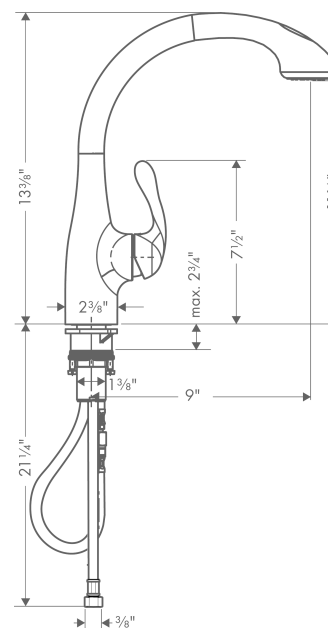

Scale drawing