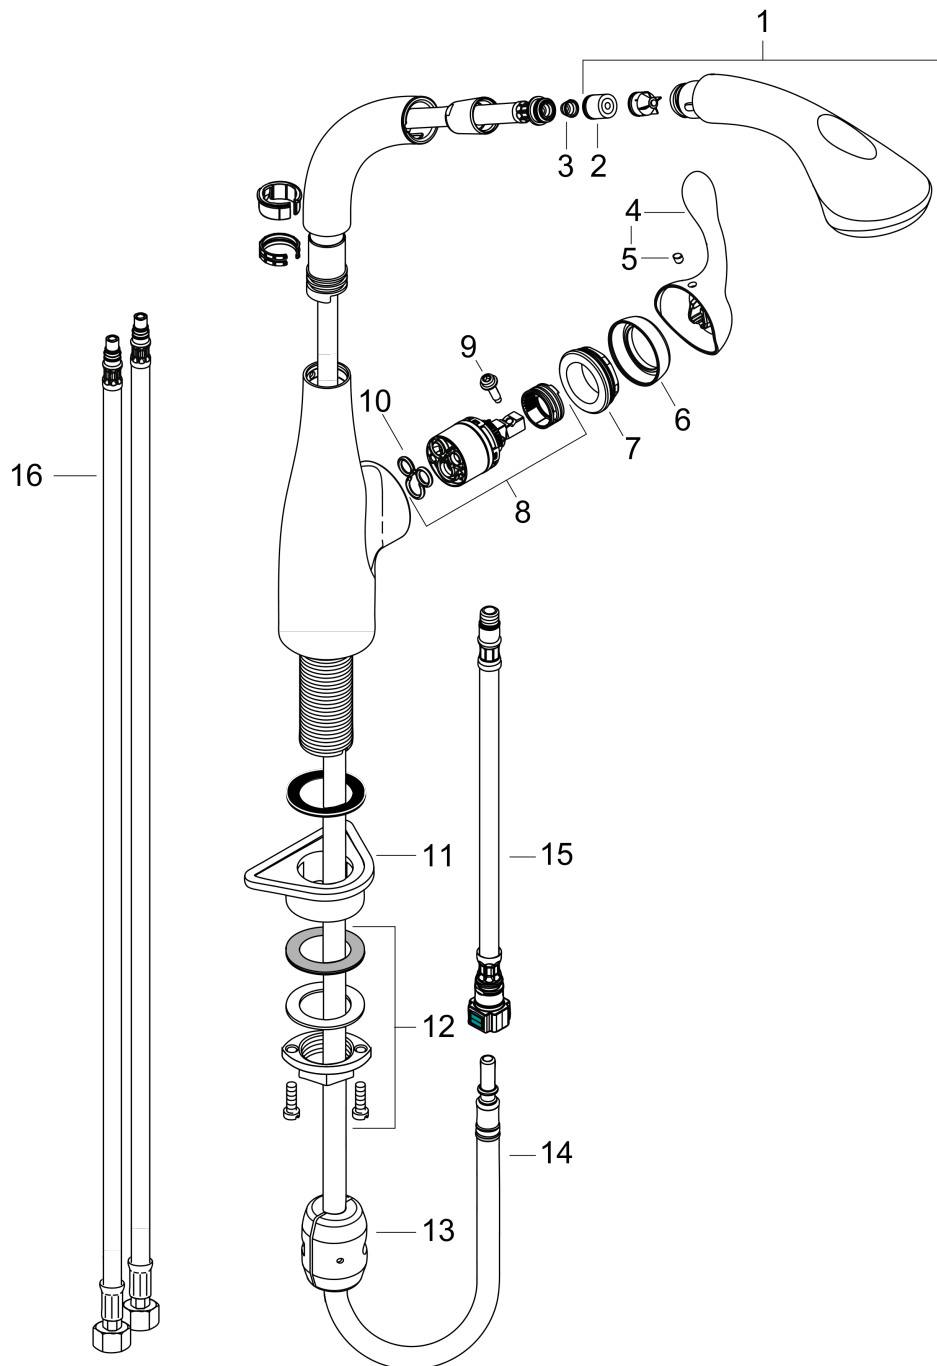

### Features

- Swivel range 150°
- Full and needle spray
- Toggle spray diverter
- Single-hole installation
- Flow: 1.75 GPM
- Ceramic cartridge
- 3/8" hoses
- Integrated double backflow prevention

## Scale drawing

**Allegro E**  
**Allegro E 2-Spray SemiArc Kitchen Faucet, Pull-Out**  
Finishes : **chrome**    Part no. : **06461000**

## Exploded drawing

Year of production: >01/07

**Allegro E**  
**Allegro E 2-Spray SemiArc Kitchen Faucet, Pull-Out**  
 Finishes : **chrome**    Part no. : **06461000**

## Spare parts list

Year of production: >01/07

Pos.	Description	Part no.	Price	PU
1	handspray	98598001	-	1
2	non return valve	95340000	-	1
3	filter	97735000	-	1
4	handle	98597001	-	1
5	screw cover	88655000	-	1
6	flange	96468000	-	1
7	nut	96461000	-	1
8	cartridge, assy	92730000	-	1
9	locking screw for handle	95140000	-	1
10	seal	95008000	-	1
11	support	97523000	-	1
12	fixing set (Ø 34)	95049000	-	1
13	weight	92500000	-	1
14	hose 1,50 m	88624000	-	1
15	connection hose 600 mm M10x1	95561000	-	1
16	connection hose 35½" M8x0,75 3/8"	96316001	-	1