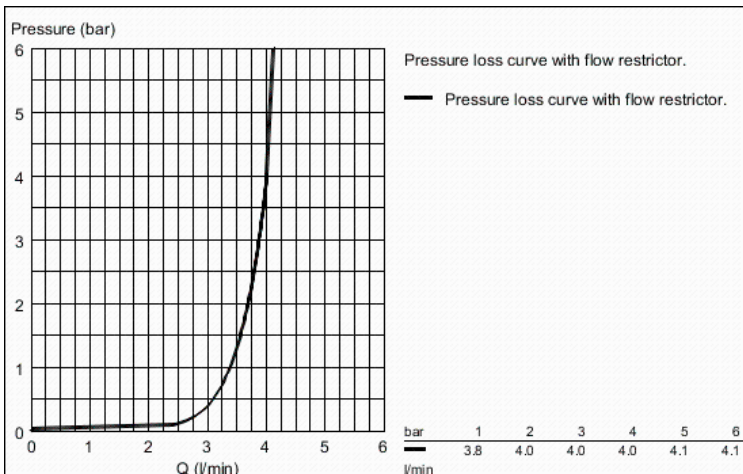

EUROCUBE Single-Handle Bathroom Faucet L- Size

MODEL # 2318400A

GROHE CANADA, INC. | 5900 Avebury Road, Mississauga, Ontario, Canada L5R 3M3
Phone: 905-271-2929 | Fax: 905-271-9494 | info@grohe.ca

Pure Freude
an Wasser

Product Description:
EUROCUBE
Single-Handle Bathroom Faucet L-Size

- Standard Specification:**
- GROHE EcoJoy technology for less water and perfect flow
 - Single hole installation
 - Metal lever handle
 - GROHE SilkMove 28 mm ceramic cartridge
 - Temperature limiter
 - GROHE StarLight chrome finish
 - Flow control
 - Swivel tubular spout with stop limiter
 - Includes waste-set drain assembly
 - Stainless steel flex lines
 - Max flow rate: 1.2 gpm (4.56 L/min)