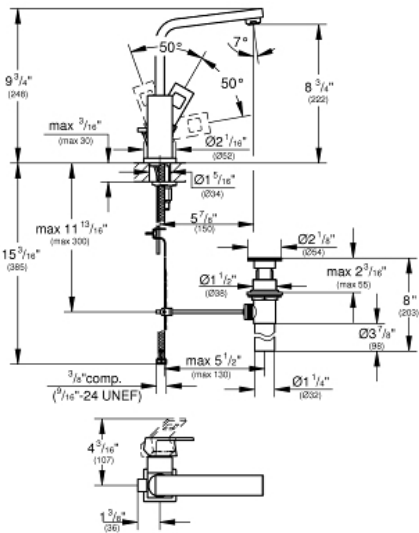

EUROCUBE Single-Handle Bathroom Faucet L- Size

MODEL # 2318400A

GROHE CANADA, INC. | 5900 Avebury Road, Mississauga, Ontario, Canada L5R 3M3
Phone: 905-271-2929 | Fax: 905-271-9494 | info@grohe.ca

Pure Freude
an Wasser

Product Description:
EUROCUBE
Single-Handle Bathroom Faucet L-Size

- Standard Specification:**
- GROHE EcoJoy technology for less water and perfect flow
 - Single hole installation
 - Metal lever handle
 - GROHE SilkMove 28 mm ceramic cartridge
 - Temperature limiter
 - GROHE StarLight chrome finish
 - Flow control
 - Swivel tubular spout with stop limiter
 - Includes waste-set drain assembly
 - Stainless steel flex lines
 - Max flow rate: 1.2 gpm (4.56 L/min)

- Applicable Codes & Standards:**
- Energy Policy Act of 1992
 - NSF 61
 - ASME A112.18.1/CSA B125.1
 - US Federal and State material regulations
 - EPA WaterSense®
 - ICC/ANSI A117.1

Color:
□ 2318400A StarLight Chrome