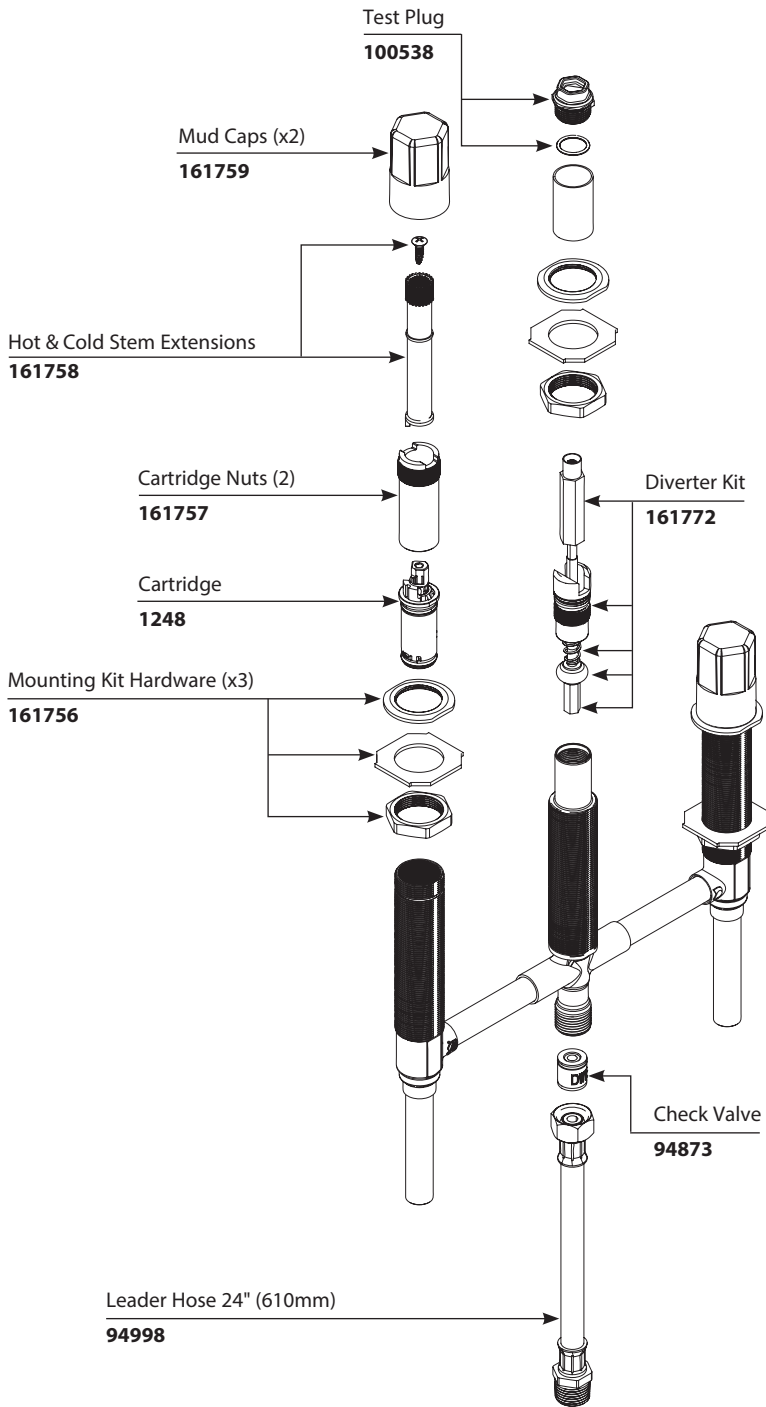

Buy it for looks. Buy it for life.®

■ Order by Part Number

Illustrated Parts

Moen®	
10" Fixed Roman Tub Valve with Diverter	
Two-Handle Rough-In	
MODEL	CONNECTIONS
9796	1/2" CC