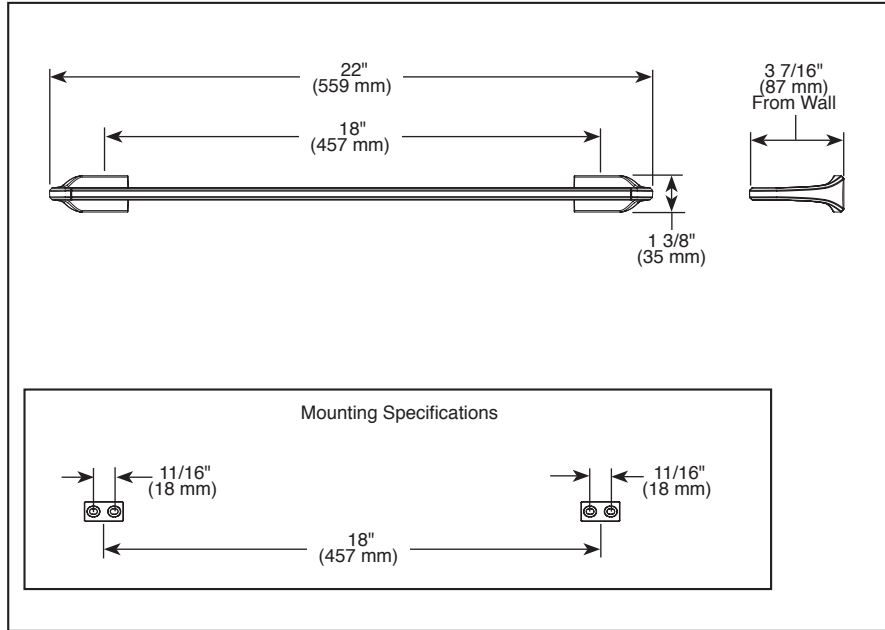

BRIZO®

ACCESSORIES

- Levoir™ Collection
- 18" Towel Bar

691898 ▲

Submitted Model No.: _____

Specific Features: _____

STANDARD SPECIFICATIONS:

- Wood blocking is preferable behind all wall surfaces. If wood blocking is not available, try finding a wood stud to anchor at least one end of this accessory.
- Mounting hardware and mounting instructions included with product.
- Note: Plastic anchors, screws, toggle bolts, and mounting brackets are included with the mounting hardware.