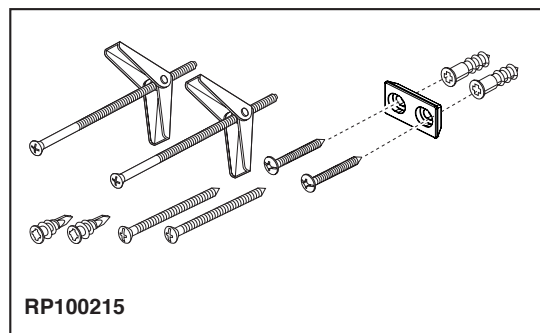

RP92010

RP100215