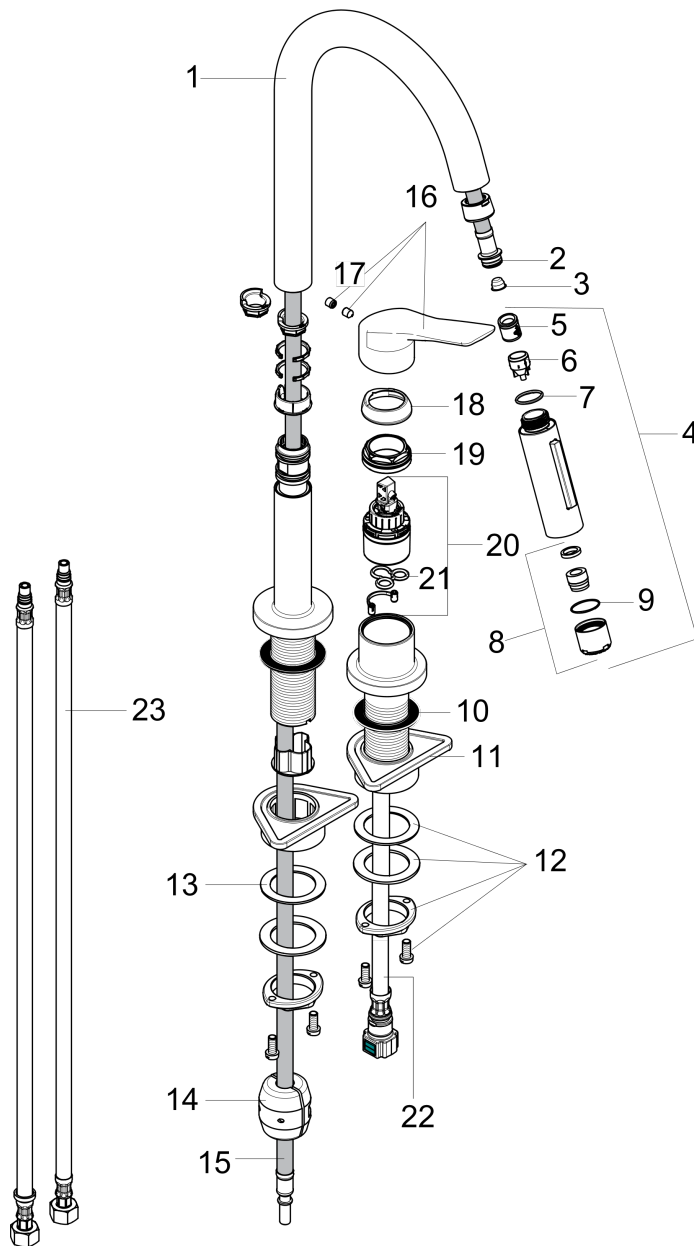

AXOR Citterio M
AXOR Citterio M 2-Hole Kitchen Faucet, Pull-Down, 1.75 GPM
 Finishes : **chrome** Part no. : **34822001**

Description

Features

- Swivel range 150°
- Laminar and needle spray
- Toggle spray diverter
- MagFit magnetic sprayhead docking
- maximum Flow rate at 44 PSI: 1.75 GPM
- Flow: 1.75 GPM (6.6 L/min)
- Ceramic cartridge
- 3/8" hoses

Item details

List Price \$ 707.00

Technology

Compliance

Product image

Scale drawing

AXOR Citterio M
AXOR Citterio M 2-Hole Kitchen Faucet, Pull-Down, 1.75 GPM
Finishes : **chrome** Part no. : **34822001**

Exploded drawing

Year of production: >11/15

AXOR Citterio M
AXOR Citterio M 2-Hole Kitchen Faucet, Pull-Down, 1.75 GPM
 Finishes : **chrome** Part no. : **34822001**

Spare parts list

Year of production: >11/15

Pos.	Description	Part no.	Price	PU
1	spout cpl.	95562000	-	1
2	O-ring 11x2	98127000	-	1
3	filter	97735000	-	1
4	handspray	95908001	-	1
5	non return valve	93218000	-	1
6	set of non return valves DW 15	97350000	-	1
7	O-ring 18x1,5	98231000	-	1
8	aerator laminar M22x1 (15 l/min)	95909000	-	1
9	O-ring 20x1	98140000	-	1
10	sealing washer	97825000	-	1
11	support	97523000	-	1
12	fixing set (Ø 34)	95049000	-	1
13	lever collar	97548000	-	1
14	weight	98551000	-	1
15	hose 1,50 m	88624000	-	1
16	handle	95902000	-	1
17	screw cover	96762000	-	1
18	flange	96763000	-	1
19	nut	97209000	-	1
20	cartridge, assy	92730000	-	1
21	seal	95008000	-	1
22	connection hose 600 mm M10x1	95561000	-	1
23	connection hose 35½" M8x0,75 3/8"	96316001	-	1
a	set of lever collars	98365000	-	1