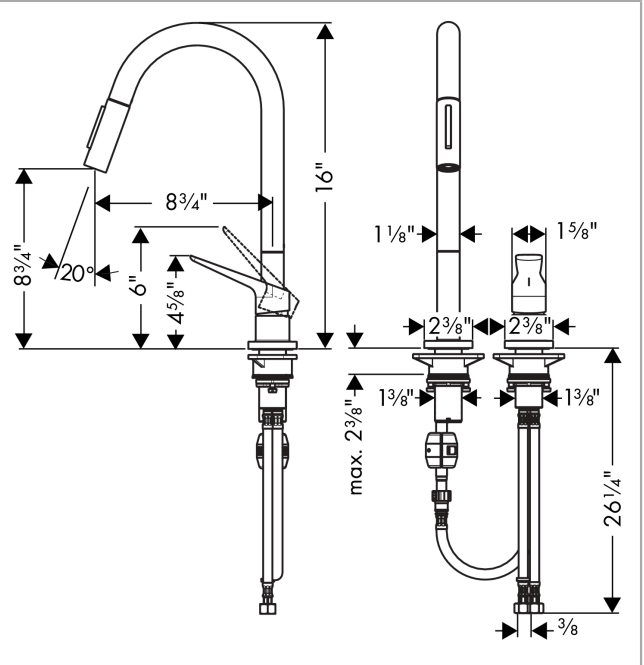

AXOR Citterio M
AXOR Citterio M 2-Hole Kitchen Faucet, Pull-Down, 1.75 GPM
 Finishes : **chrome** Part no. : **34822001**

Description

Features

- Swivel range 150°
- Laminar and needle spray
- Toggle spray diverter
- MagFit magnetic sprayhead docking
- maximum Flow rate at 44 PSI: 1.75 GPM
- Flow: 1.75 GPM (6.6 L/min)
- Ceramic cartridge
- 3/8" hoses

Item details

List Price \$ 707.00

Technology

Compliance

Product image

Scale drawing

AXOR Citterio M
AXOR Citterio M 2-Hole Kitchen Faucet, Pull-Down, 1.75 GPM
Finishes : **chrome** Part no. : **34822001**

Exploded drawing

Year of production: >11/15

AXOR Citterio M
AXOR Citterio M 2-Hole Kitchen Faucet, Pull-Down, 1.75 GPM
 Finishes : **chrome** Part no. : **34822001**

Spare parts list

Year of production: >11/15

Pos.	Description	Part no.	Price	PU
1	spout cpl.	95562000	-	1
2	O-ring 11x2	98127000	-	1
3	filter	97735000	-	1
4	handspray	95908001	-	1
5	non return valve	93218000	-	1
6	set of non return valves DW 15	97350000	-	1
7	O-ring 18x1,5	98231000	-	1
8	aerator laminar M22x1 (15 l/min)	95909000	-	1
9	O-ring 20x1	98140000	-	1
10	sealing washer	97825000	-	1
11	support	97523000	-	1
12	fixing set (Ø 34)	95049000	-	1
13	lever collar	97548000	-	1
14	weight	98551000	-	1
15	hose 1,50 m	88624000	-	1
16	handle	95902000	-	1
17	screw cover	96762000	-	1
18	flange	96763000	-	1
19	nut	97209000	-	1
20	cartridge, assy	92730000	-	1
21	seal	95008000	-	1
22	connection hose 600 mm M10x1	95561000	-	1
23	connection hose 35½" M8x0,75 3/8"	96316001	-	1
a	set of lever collars	98365000	-	1