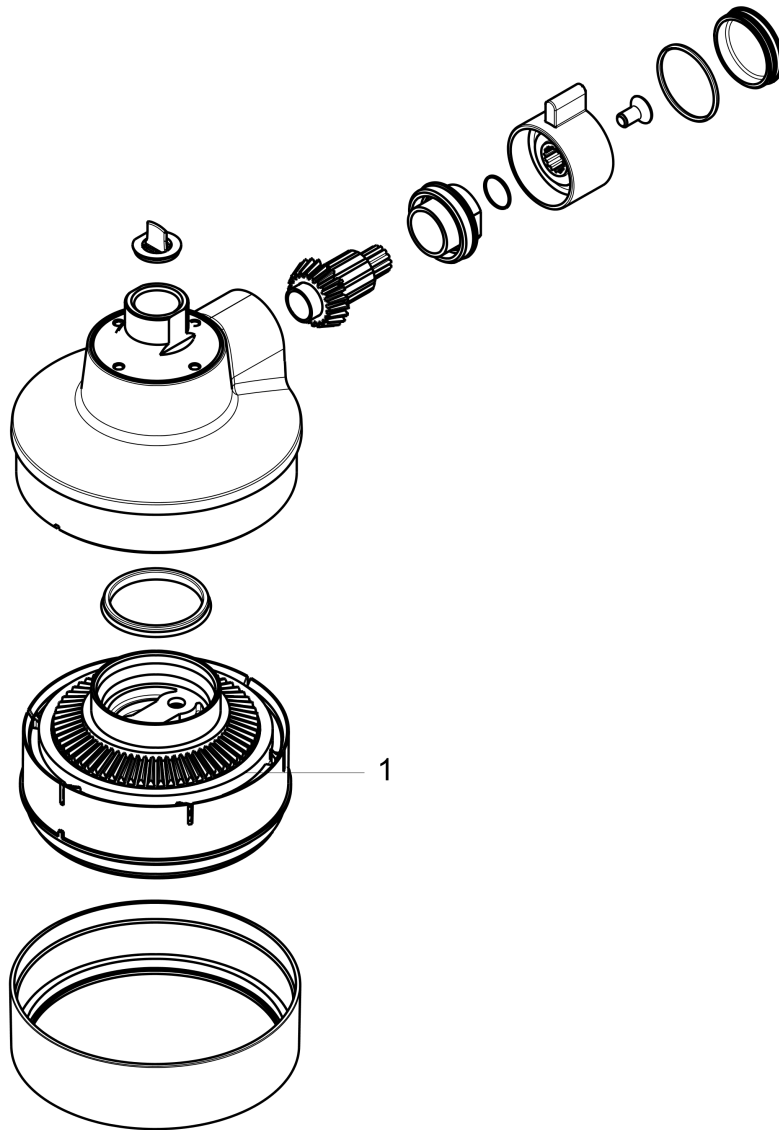

AXOR Citterio
AXOR Citterio 3-Jet Showerhead, 2.5 GPM
 Finishes : **chrome** Part no. : **39740001**

Description

Features

- 90 no-clog spray channels
- Spray modes: Full, Pulsating Massage, Soft spray
- Flow: 2.5 GPM
- 360° Control spray mode adjustment

Item details

List Price \$ 749.00

Technology

Compliance

Product image

Scale drawing

AXOR Citterio
AXOR Citterio 3-Jet Showerhead, 2.5 GPM
Finishes : **chrome** Part no. : **39740001**

Exploded drawing

Year of production: 06/12 - 12/18

AXOR Citterio
AXOR Citterio 3-Jet Showerhead, 2.5 GPM
Finishes : **chrome** Part no. : **39740001**

Spare parts list

Year of production: **06/12 - 12/18**

Pos.	Description	Part no.	Price	PU
1	cartridge, assy	92020000	-	1