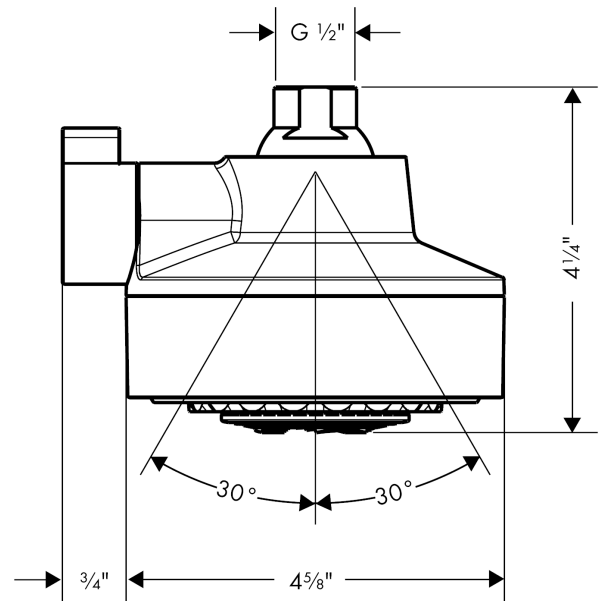

AXOR Citterio
AXOR Citterio 3-Jet Showerhead, 2.5 GPM
 Finishes : **chrome** Part no. : **39740001**

Description

Features

- 90 no-clog spray channels
- Spray modes: Full, Pulsating Massage, Soft spray
- Flow: 2.5 GPM
- 360° Control spray mode adjustment

Item details

List Price \$ 749.00

Technology

Compliance

Product image

Scale drawing

AXOR Citterio
AXOR Citterio 3-Jet Showerhead, 2.5 GPM
Finishes : **chrome** Part no. : **39740001**

Exploded drawing

Year of production: 06/12 - 12/18

AXOR Citterio
AXOR Citterio 3-Jet Showerhead, 2.5 GPM
Finishes : **chrome** Part no. : **39740001**

Spare parts list

Year of production: **06/12 - 12/18**

Pos.	Description	Part no.	Price	PU
1	cartridge, assy	92020000	-	1