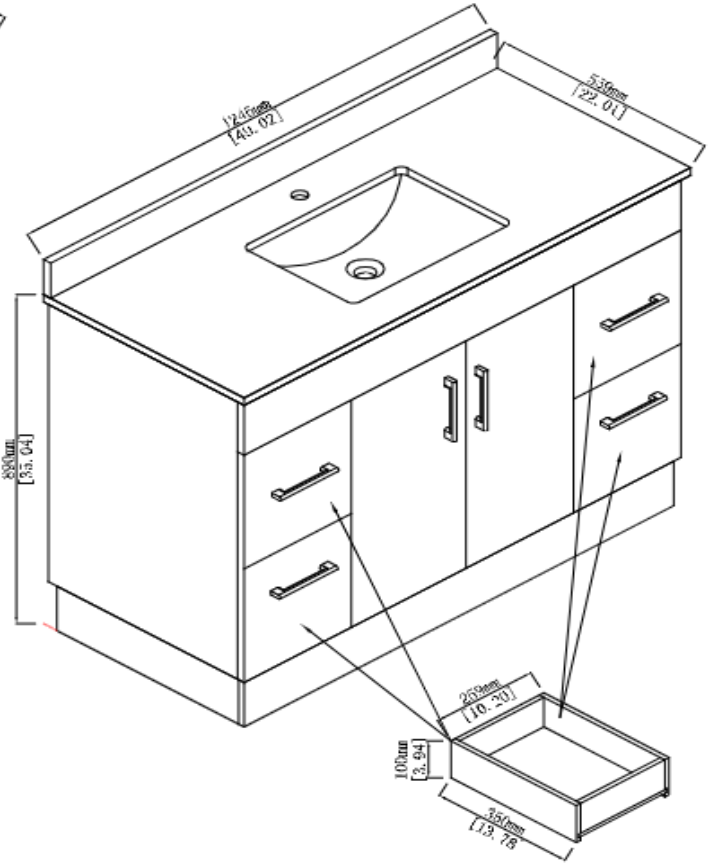

Please Note: All Items Sold Separately

48" CABINET – DC6622-48

- 48" wide, 22" deep, 34" tall
- Soft, easy closing system on hinges and rails
- Finish
 - Imported wood veneer or solid colour
 - Same quality outside and inside
- Composition
 - Top quality plywood
 - 2 years' guarantee with proper use
 - .77 CBM, 48 KGS

48" MIRROR – 22MR-48

- 48" X 32" mirror
- Matching top quality plywood & finish
 - .09 CBM, 17 KGS

COUNTERTOP OPTIONS

Quartz Top and Undermount Sink – available in pure White

- 49" x 22" x 7" QT2249
- .33 CNB, 37 KGS

Thin-Edged Ceramic Top Basin

- 48" x 22" x 7" - Ceramic Top – CTB4822
- .21 CBM, 27 KGS

Faucet and pop up not included

Item	Size	QTY
Screws (Doors)	 22 $\phi 4 \times 22\text{mm}$	4 Pcs
Screws (Drawer)	 35 $\phi 4 \times 35\text{mm}$	8 Pcs