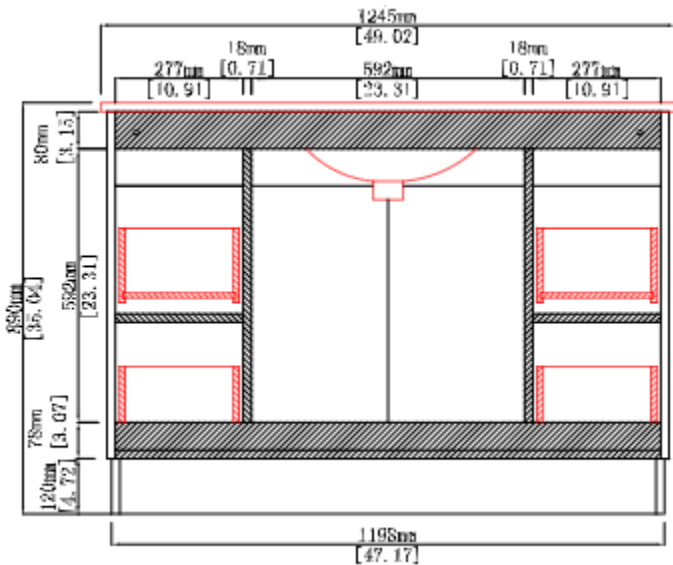

Please Note: All Items Sold Separately

48" CABINET – DC6622-48

- 48" wide, 22" deep, 34" tall
- Soft, easy closing system on hinges and rails
- Finish
 - Imported wood veneer or solid colour
 - Same quality outside and inside
- Composition
 - Top quality plywood
 - 2 years' guarantee with proper use
 - .77 CBM, 48 KGS

48" MIRROR – 22MR-48

- 48" X 32" mirror
- Matching top quality plywood & finish
 - .09 CBM, 17 KGS

COUNTERTOP OPTIONS

Quartz Top and Undermount Sink – available in pure White

- 49" x 22" x 7" QT2249
- .33 CNB, 37 KGS

Thin-Edged Ceramic Top Basin

- 48" x 22" x 7" - Ceramic Top – CTB4822
- .21 CBM, 27 KGS

Faucet and pop up not included

Item	Size	QTY
Screws (Doors)	 22 $\phi 4 \times 22\text{mm}$	4 Pcs
Screws (Drawer)	 35 $\phi 4 \times 35\text{mm}$	8 Pcs