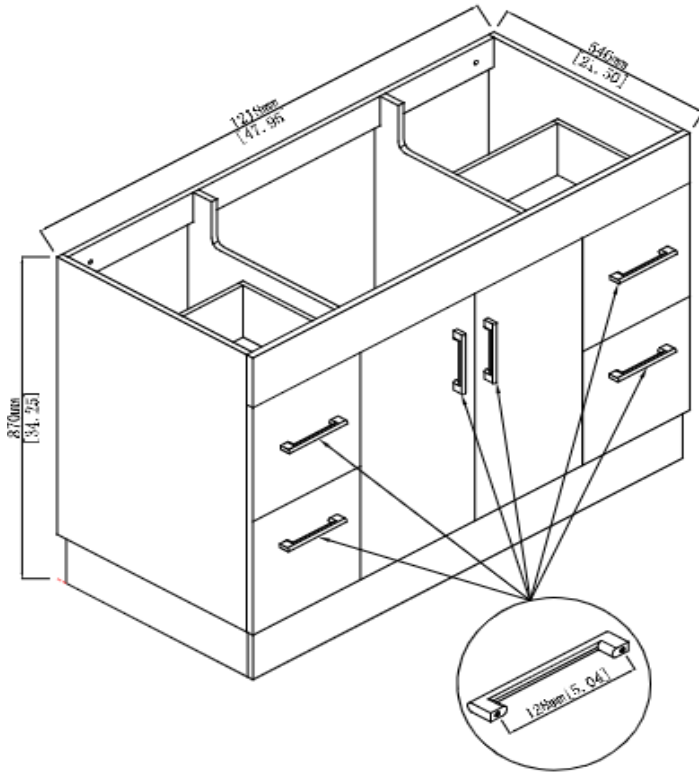

Please Note: All Items Sold Separately

48" CABINET – DC6622-48

- 48" wide, 22" deep, 34" tall
- Soft, easy closing system on hinges and rails
- Finish
 - Imported wood veneer or solid colour
 - Same quality outside and inside
- Composition
 - Top quality plywood
 - 2 years' guarantee with proper use
 - .77 CBM, 48 KGS

48" MIRROR – 22MR-48

- 48" X 32" mirror
- Matching top quality plywood & finish
 - .09 CBM, 17 KGS

COUNTERTOP OPTIONS

Quartz Top and Undermount Sink – available in pure White

- 49" x 22" x 7" QT2249
- .33 CNB, 37 KGS

Thin-Edged Ceramic Top Basin

- 48" x 22" x 7" - Ceramic Top – CTB4822
- .21 CBM, 27 KGS

Faucet and pop up not included

Item	Size	QTY
Screws (Doors)	 22 $\phi 4 \times 22\text{mm}$	4 Pcs
Screws (Drawer)	 35 $\phi 4 \times 35\text{mm}$	8 Pcs