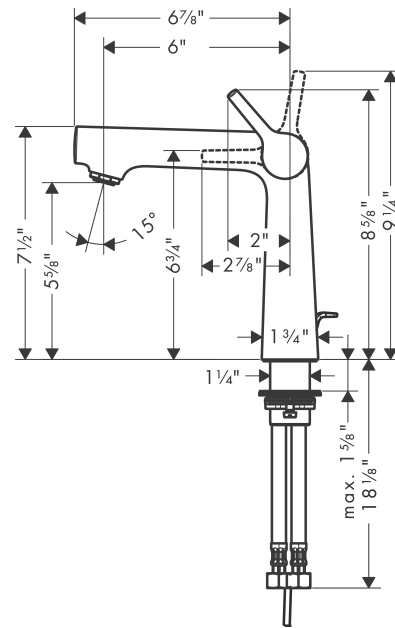

Talis S
Single-Hole Faucet 140 with Pop-Up Drain, 1.2 GPM
 Finishes : **chrome** Part no. : **72113001**

Description

Features

- Aerated spray
- maximum Flow rate at 44 PSI: 1.2 GPM
- Ceramic cartridge
- pop-up waste set G 1
- Material waste set: metal

Item details

List Price \$ 413.00

Technology

Compliance

Product image

Scale drawing

Talis S
Single-Hole Faucet 140 with Pop-Up Drain, 1.2 GPM
Finishes : **chrome** Part no. : **72113001**

Exploded drawing

Year of production: >09/16

Talis S
Single-Hole Faucet 140 with Pop-Up Drain, 1.2 GPM

 Finishes : **chrome** Part no. : **72113001**

Spare parts list

Year of production: >09/16

Pos.	Description	Part no.	Price	PU
1	handle	92771000	-	1
2	screw cover	95704000	-	1
3	flange	95493000	-	1
4	nut	95178000	-	1
5	O-ring 24x2	98388000	-	1
6	cartridge, assy	95973001	-	1
7	seal	98865000	-	1
8	aerator M24x1 (4,5 l/min)	92812000	-	1
9	flat seal	98749000	-	1
10	fixing set (Ø 32)	13961000	-	1
11	lever collar	97548000	-	1
12	connection hose 23½" M10x1 3/8"	14099001	-	1
13	O-ring 8x1,75	97827000	-	1
14	pull rod	96657000	-	1
15	hollow set screw M6x10 DIN 916	96029000	-	1
a	pop up waste	88509000	-	1
b	fixation extension 35 mm	13898000	-	1