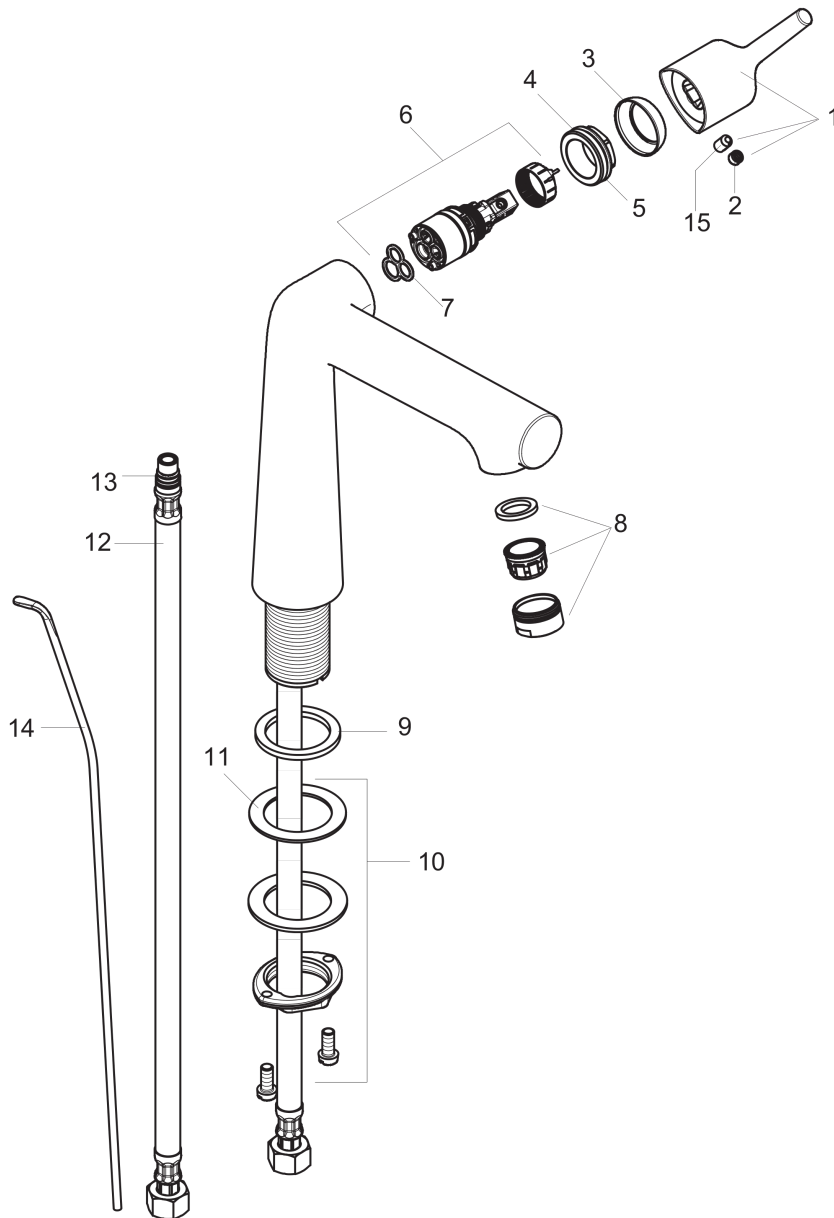

Talis S
Single-Hole Faucet 140 with Pop-Up Drain, 1.2 GPM
 Finishes : **chrome** Part no. : **72113001**

Description

Features

- Aerated spray
- maximum Flow rate at 44 PSI: 1.2 GPM
- Ceramic cartridge
- pop-up waste set G 1
- Material waste set: metal

Item details

List Price \$ 413.00

Technology

Compliance

Product image

Scale drawing

Talis S
Single-Hole Faucet 140 with Pop-Up Drain, 1.2 GPM
Finishes : **chrome** Part no. : **72113001**

Exploded drawing

Year of production: >09/16

Talis S
Single-Hole Faucet 140 with Pop-Up Drain, 1.2 GPM

 Finishes : **chrome** Part no. : **72113001**

Spare parts list

Year of production: >09/16

Pos.	Description	Part no.	Price	PU
1	handle	92771000	-	1
2	screw cover	95704000	-	1
3	flange	95493000	-	1
4	nut	95178000	-	1
5	O-ring 24x2	98388000	-	1
6	cartridge, assy	95973001	-	1
7	seal	98865000	-	1
8	aerator M24x1 (4,5 l/min)	92812000	-	1
9	flat seal	98749000	-	1
10	fixing set (Ø 32)	13961000	-	1
11	lever collar	97548000	-	1
12	connection hose 23½" M10x1 3/8"	14099001	-	1
13	O-ring 8x1,75	97827000	-	1
14	pull rod	96657000	-	1
15	hollow set screw M6x10 DIN 916	96029000	-	1
a	pop up waste	88509000	-	1
b	fixation extension 35 mm	13898000	-	1