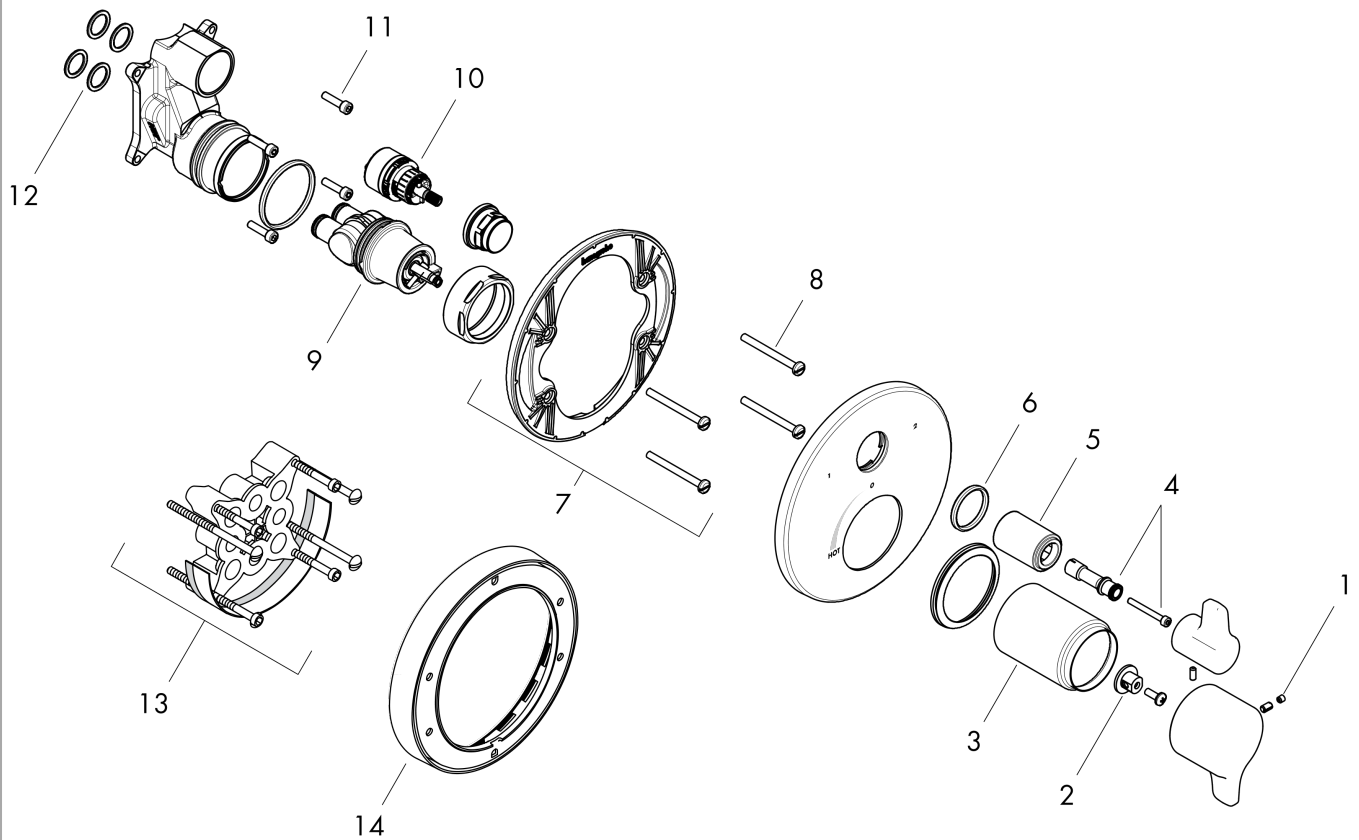

Ecostat
Pressure Balance Trim S/E with Diverter
 Finishes : **chrome** Part no. : **04448000**

Description

Features

- Temperature and on/off control for 2 outlets

Item details

List Price \$ 299.00

Compliance

Product image

Scale drawing

Ecostat

Pressure Balance Trim S/E with Diverter

Finishes : **chrome** Part no. : **04448000**

Exploded drawing

Year of production: >04/12

Ecostat
Pressure Balance Trim S/E with Diverter

 Finishes : **chrome** Part no. : **04448000**

Spare parts list

Year of production: >04/12

Pos.	Description	Part no.	Price	PU
1	screw cover	95181000	-	1
2	adapter for handle	92756000	-	1
3	sleeve	88765000	-	1
4	adapter for handle	88772000	-	1
5	sleeve	95253000	-	1
6	O-ring 29x3	98371000	-	1
7	sub plate	96447000	-	1
8	set of fixing screws	96454000	-	1
9	cartridge, assy	88727000	-	1
10	shut off unit with selector	98283000	-	1
11	set of screws	96525000	-	1
12	O-ring 16x2	98133000	-	1
13	extension 25 mm	13595000	-	1
14	extension 22 mm (Ø 170 mm)	13596000	-	1
a	set of fixing screws	97747000	-	1
b	handle	88763000	-	1
c	handle for shut off unit	88767000	-	1