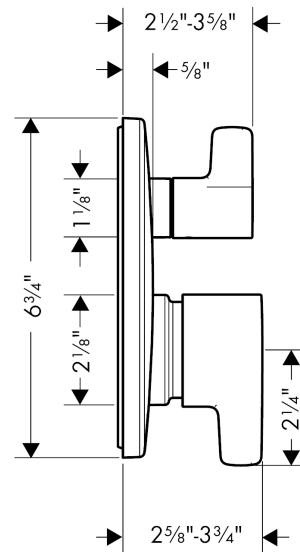

Ecostat
Pressure Balance Trim S/E with Diverter
 Finishes : **chrome** Part no. : **04448000**

Description

Features

- Temperature and on/off control for 2 outlets

Item details

List Price \$ 299.00

Compliance

Product image

Scale drawing

Ecostat

Pressure Balance Trim S/E with Diverter

Finishes : **chrome** Part no. : **04448000**

Exploded drawing

Year of production: >04/12

Ecostat
Pressure Balance Trim S/E with Diverter

 Finishes : **chrome** Part no. : **04448000**

Spare parts list

Year of production: >04/12

Pos.	Description	Part no.	Price	PU
1	screw cover	95181000	-	1
2	adapter for handle	92756000	-	1
3	sleeve	88765000	-	1
4	adapter for handle	88772000	-	1
5	sleeve	95253000	-	1
6	O-ring 29x3	98371000	-	1
7	sub plate	96447000	-	1
8	set of fixing screws	96454000	-	1
9	cartridge, assy	88727000	-	1
10	shut off unit with selector	98283000	-	1
11	set of screws	96525000	-	1
12	O-ring 16x2	98133000	-	1
13	extension 25 mm	13595000	-	1
14	extension 22 mm (Ø 170 mm)	13596000	-	1
a	set of fixing screws	97747000	-	1
b	handle	88763000	-	1
c	handle for shut off unit	88767000	-	1