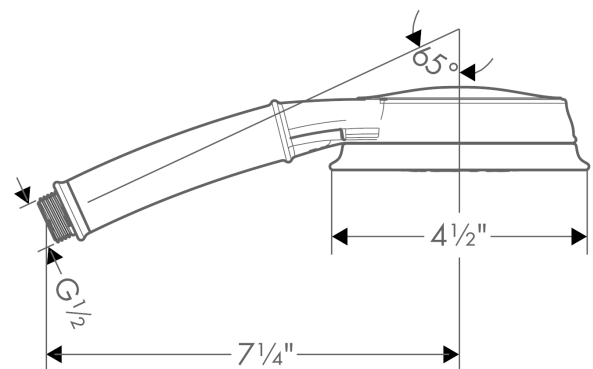

Croma 100

Croma C 100 3-Jet Handshower

Finishes : **chrome** Part no. : **04072000**

Description

Features

- 75 no-clog spray channels
- Spray modes: Full, Pulsating Massage, Intense Turbo
- Flow: 2.5 GPM

Item details

List Price \$ 100.00

Technology

Compliance

Product image

Scale drawing

Croma 100

Croma C 100 3-Jet Handshower

Finishes : **chrome** Part no. : **04072000**

Exploded drawing

Year of production: >01/08

Croma 100**Croma C 100 3-Jet Handshower**Finishes : **chrome** Part no. : **04072000****Spare parts list**

Year of production: >01/08

Pos.	Description	Part no.	Price	PU
1	filter packing	94246000	-	1