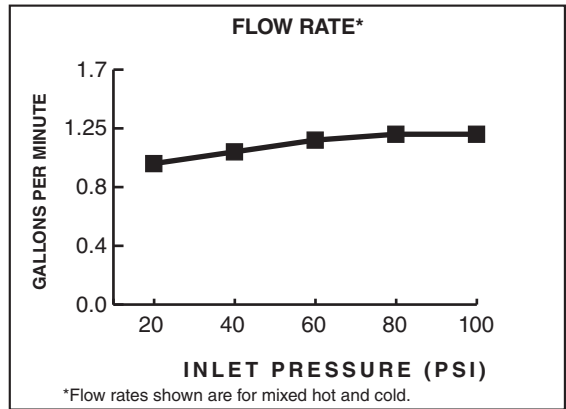

CODES AND STANDARDS

These products meet or exceed the following codes and standards:

- **ANSI A117.1**
- **ASME A112.18.1**
- **NSF 61/Section 9 and Annex G**
- **IAPMO (cUPC)**

Product Number	Description	Finish Options	
		Polished Chrome	PVD Satin Nickel
		002	295
2064131	Serin Petite Single Control Monoblock. Metal Speed Connect® pop-up drain.		
2064101P	Optional Escutcheon Plate Only (For Mounting on 4" Centers)