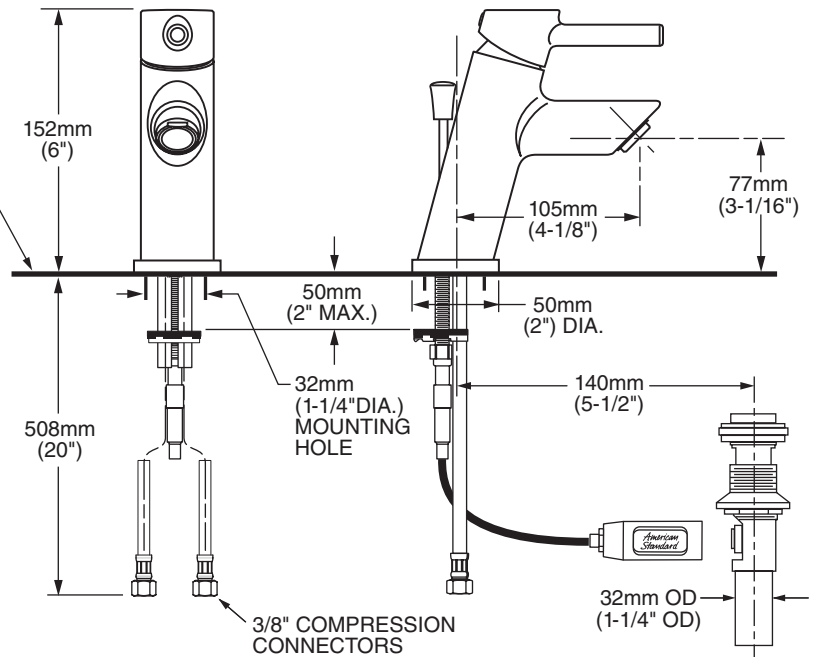

* WaterSense® approval pending

MODEL NUMBER:

- 2064131 Serin Petite Single Control Monoblock Lever handle. Metal Speed Connect® pop-up drain.

AVAILABLE ACCESSORY:

- 2064101P Escutcheon Plate Only

GENERAL DESCRIPTION:

Brass body. Washerless 35mm ceramic disc valve cartridge. Braided flexible supply hoses with 3/8" compression connectors. 20" (500mm) long flexible stainless steel drain cable is pre-assembled to faucet body. Metal Speed Connect® drain body with 1-1/4" (32mm) tail piece. 1.25 gpm/5.7L/min. maximum flow rate. Faucet can be mounted on 4" (102mm) centers using optional escutcheon (2064.101P) or single hole mounting method.

Choice of Finishes: Available in Polished Chrome or Satin Nickel (PVD).

SUGGESTED SPECIFICATION:

Single control bathroom faucet shall feature a brass body and metal lever handle. Faucet shall be equipped with flexible supplies with 3/8" compression connectors. Shall also feature washerless ceramic disc valve cartridge. Shall also feature a metal drain body with stainless steel cable actuation. Faucet shall be American Standard Model # 2064131. _ _ _.

CODES AND STANDARDS

These products meet or exceed the following codes and standards:

- ANSI A117.1**
- ASME A112.18.1**
- NSF 61/Section 9 and Annex G**
- IAPMO (cUPC)**

Product Number	Description	Finish Options	
		Polished Chrome	PVD Satin Nickel
		002	295
2064131	Serin Petite Single Control Monoblock. Metal Speed Connect® pop-up drain. 		
2064101P	Optional Escutcheon Plate Only (For Mounting on 4" Centers)		