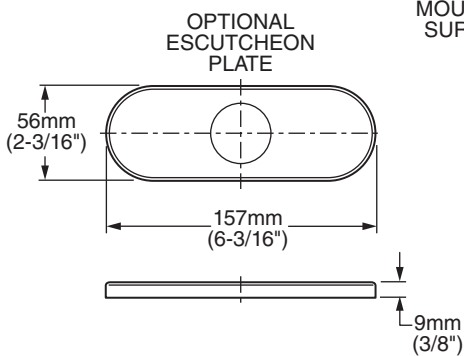

* WaterSense® approval pending

MODEL NUMBER:

- 2064131 Serin Petite Single Control Monoblock Lever handle. Metal Speed Connect® pop-up drain.

AVAILABLE ACCESSORY:

- 2064101P Escutcheon Plate Only

GENERAL DESCRIPTION:

Brass body. Washerless 35mm ceramic disc valve cartridge. Braided flexible supply hoses with 3/8" compression connectors. 20" (500mm) long flexible stainless steel drain cable is pre-assembled to faucet body. Metal Speed Connect® drain body with 1-1/4" (32mm) tail piece. 1.25 gpm/5.7L/min. maximum flow rate. Faucet can be mounted on 4" (102mm) centers using optional escutcheon (2064.101P) or single hole mounting method.

Choice of Finishes: Available in Polished Chrome or Satin Nickel (PVD).

SUGGESTED SPECIFICATION:

Single control bathroom faucet shall feature a brass body and metal lever handle. Faucet shall be equipped with flexible supplies with 3/8" compression connectors. Shall also feature washerless ceramic disc valve cartridge. Shall also feature a metal drain body with stainless steel cable actuation. Faucet shall be American Standard Model # 2064131. _ _ _.

CODES AND STANDARDS

These products meet or exceed the following codes and standards:

- ANSI A117.1**
- ASME A112.18.1**
- NSF 61/Section 9 and Annex G**
- IAPMO (cUPC)**

Product Number	Description	Finish Options	
		Polished Chrome	PVD Satin Nickel
		002	295
2064131	Serin Petite Single Control Monoblock. Metal Speed Connect® pop-up drain. 		
2064101P	Optional Escutcheon Plate Only (For Mounting on 4" Centers)		