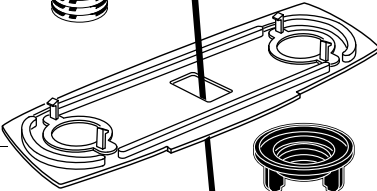

American Standard

COPELAND Centerset Lavatory Faucet with Speed Connect™ Pop-Up Drain

7005.201

M962596-YYY0A
HANDLE

M908588-YYY0A
HANDLE BASE

A912666-0070A
O-RING

M918432-0070A
HANDLE SCREW

M918024-0070A
ADAPTER

M962597-YYY0A
LIFT ROD AND KNOB

994053-0070A
VALVE

066111-YYY0A
AERATOR

M910816-0070A
PUTTY PLATE

065800-0070A
ATTACHMENT NUT

024220-0070A
SUPPLY NUT

M919660-0020A
6" TAILPIECE
(NOT INCLUDED
WITH FAUCET)

M962544-YYY0A
STOPPER
ASSEMBLY