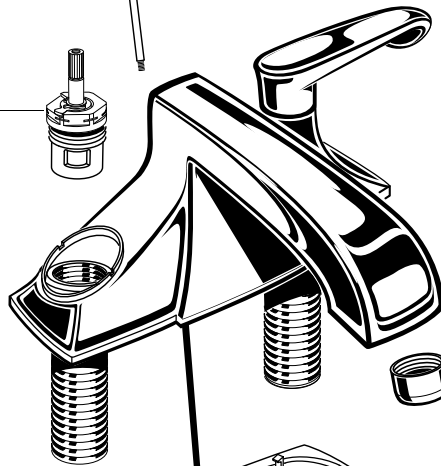

American Standard

COPELAND Centerset Lavatory Faucet with Speed Connect™ Pop-Up Drain

7005.201

M962596-YYY0A
HANDLE

M908588-YYY0A
HANDLE BASE

A912666-0070A
O-RING

M918432-0070A
HANDLE SCREW

M918024-0070A
ADAPTER

M962597-YYY0A
LIFT ROD AND KNOB

994053-0070A
VALVE

066111-YYY0A
AERATOR

M910816-0070A
PUTTY PLATE

065800-0070A
ATTACHMENT NUT

024220-0070A
SUPPLY NUT

M919660-0020A
6" TAILPIECE
(NOT INCLUDED
WITH FAUCET)

M962544-YYY0A
STOPPER
ASSEMBLY