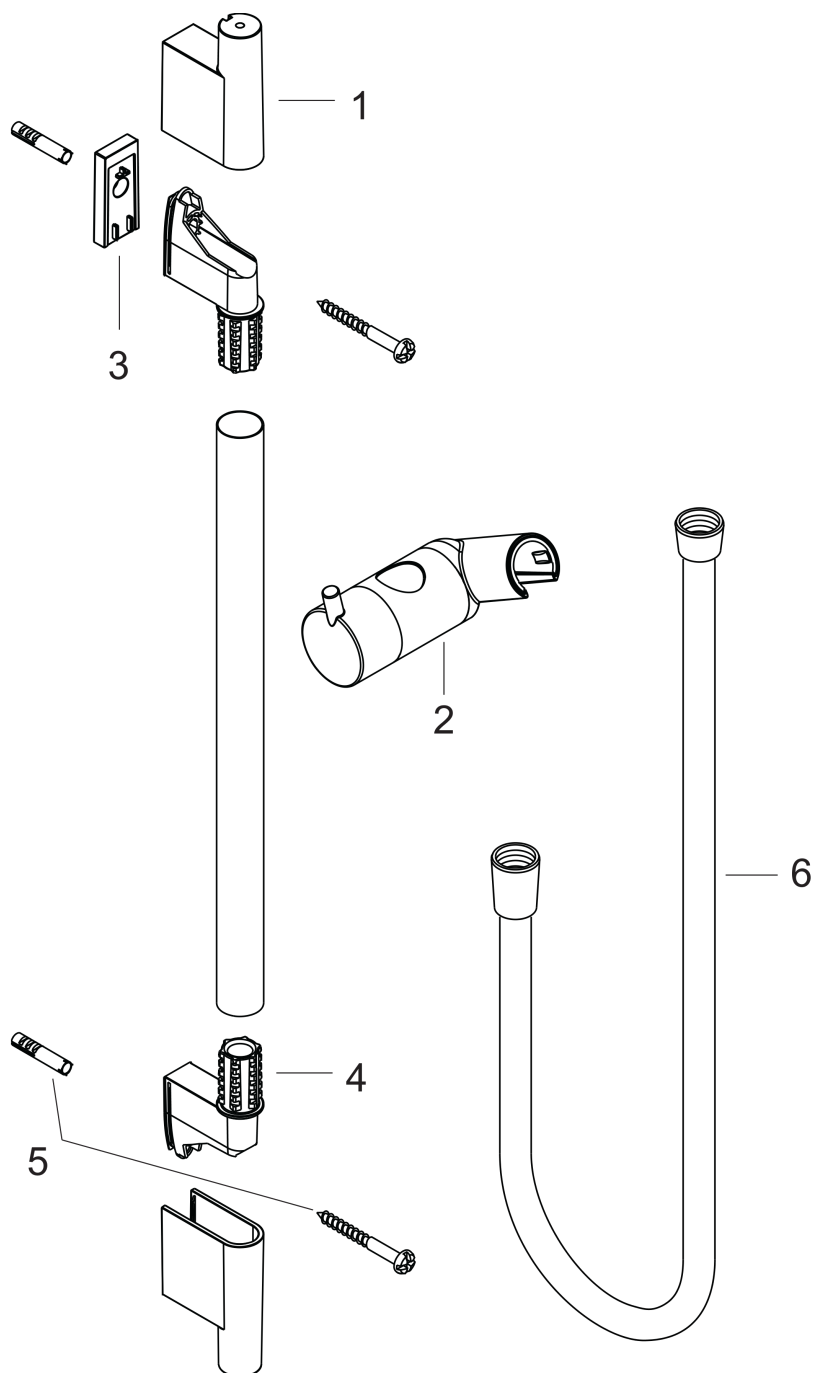

##### Features

- Brass wallbar
- Angle-adjustable holder pivots left and right, slides easily and locks in place

#### Product image

#### Scale drawing

Raindance

Unica S Wallbar, 36"

Finishes : chrome Part no. : 28631000

## Exploded drawing

Year of production: >04/05

**Raindance**

**Unica S Wallbar, 36"**

Finishes : **chrome** Part no. : **28631000**

**Spare parts list**

Year of production: >04/05

Pos.	Description	Part no.	Price	PU
1	cover	97709000	-	1
2	support, assy	97651000	-	1
3	tile-matching-disk	97450000	-	1
4	wall support	96275000	-	1
5	mounting set	96179000	-	1
6	shower hose Isiflex'B 1,60 m	28276000	-	1
7	shelf Casetta'S	28679000	-	1
8	clips for Casetta, Ø 22 mm	98717000	-	1