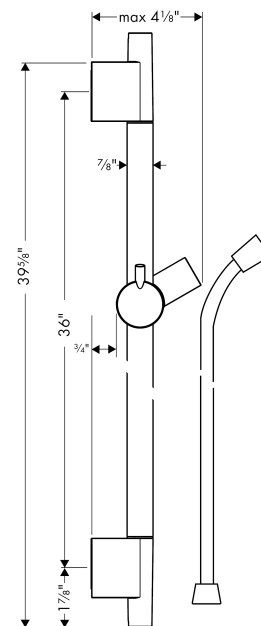

Raindance

Unica S Wallbar, 36"

Finishes : **chrome** Part no. : **28631000**

Description

Features

- Brass wallbar
- Angle-adjustable holder pivots left and right, slides easily and locks in place

Comprised of

- Techniflex 63" Hose (#28276XXX)
- Techniflex Hose, 63" (#28276USA)

Optional accessories

- Cassetta S Puro Soap Dish (#28679XXX)
- Cassetta S Double Soap Dish (#28675XXX)

Item details

List Price

$ 190.00

Compliance

Product image

Scale drawing