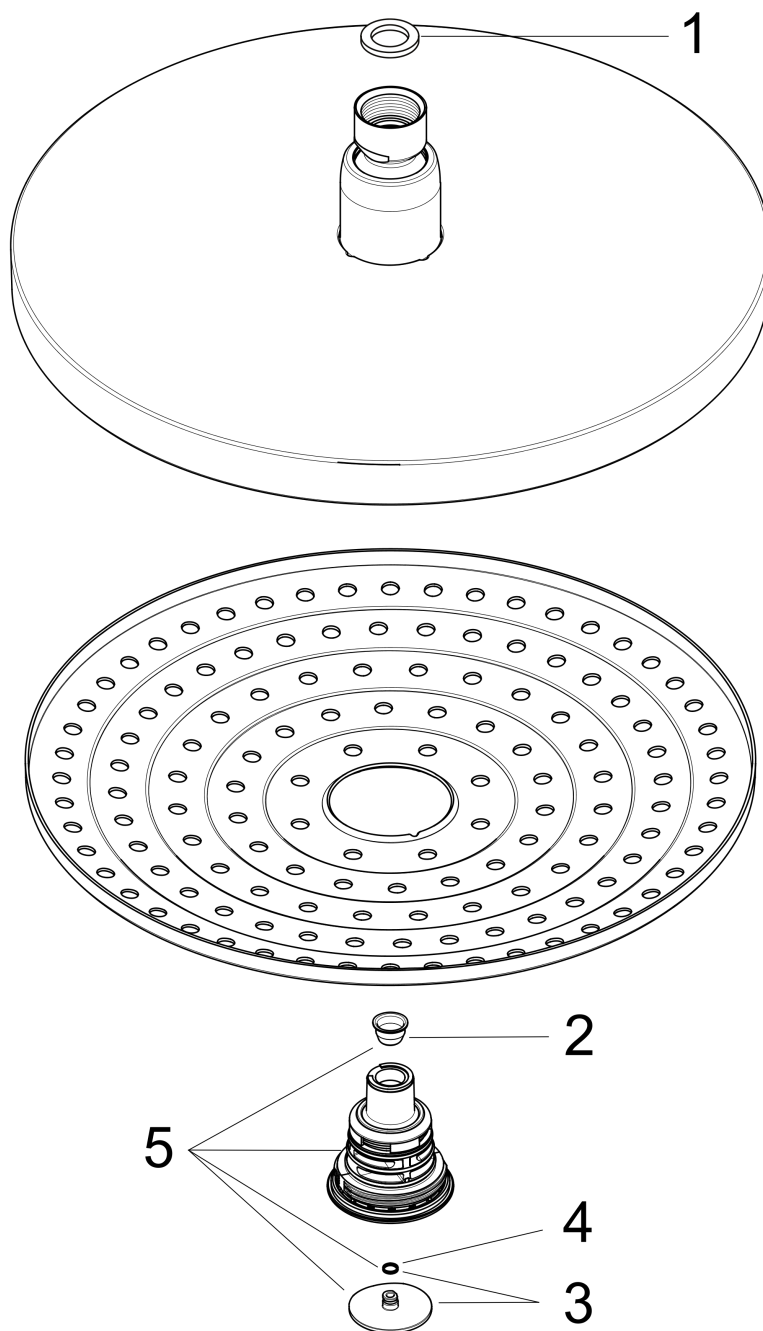

### Raindance Select S 240 AIR 2-Jet Showerhead

Finishes : **chrome** Part no. : **26469001**

#### Product image

#### Scale drawing

**Raindance**  
**Raindance Select S 240 AIR 2-Jet Showerhead**  
Finishes : **chrome**    Part no. : **26469001**

## Exploded drawing

Year of production: >01/14

**Raindance**

**Raindance Select S 240 AIR 2-Jet Showerhead**

Finishes : **chrome**    Part no. : **26469001**

**Spare parts list**

Year of production: >01/14

Pos.	Description	Part no.	Price	PU
1	seal	98058000	-	1
2	filter	97735000	-	1
3	cover	98344000	-	1
4	O-ring 3x1	98384000	-	1
5	selector assy	98343001	-	1