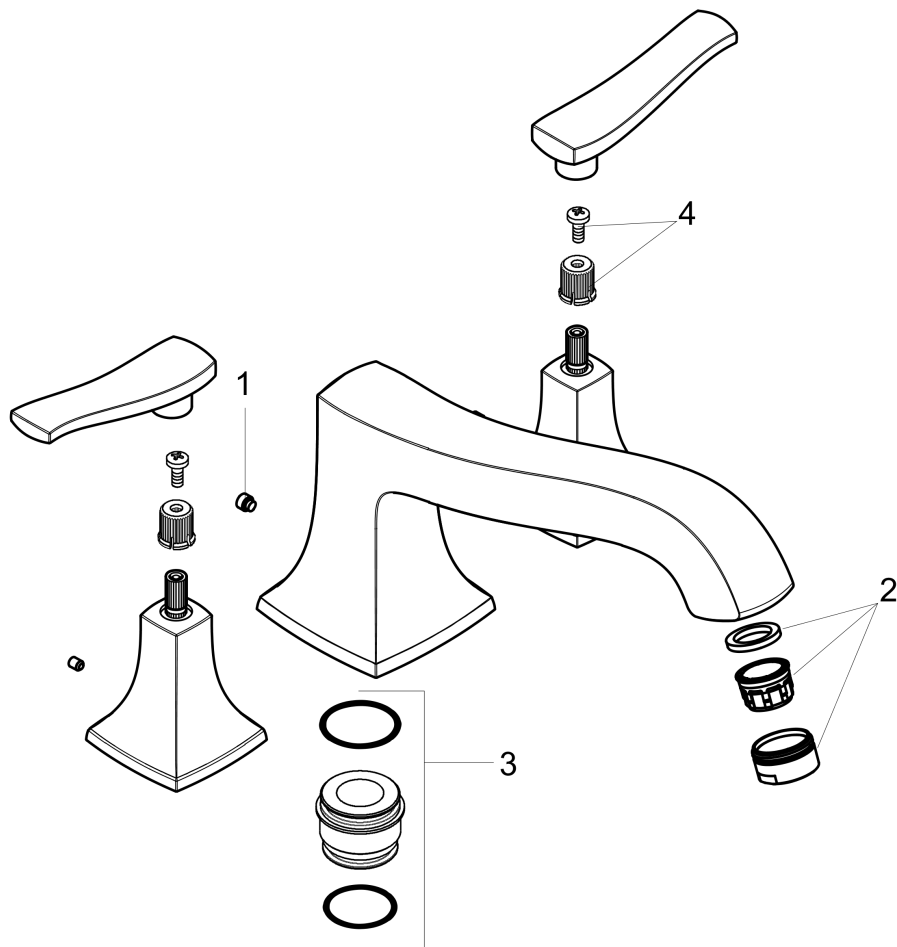

Metris C

Metris C 3-Hole Roman Tub Set Trim

Finishes : **chrome** Part no. : **31313001**

Description

Features

- Flow: 5.8 GPM
- 90° ceramic valves
- Solid brass

Required accessories

- Rough, 3-Hole Roman Tub Set (#06607USA)

Item details

List Price \$ 680.00

Compliance

Product image

Scale drawing

Metris C
Metris C 3-Hole Roman Tub Set Trim
Finishes : **chrome** Part no. : **31313001**

Exploded drawing

Year of production: >10/09

Metris C

Metris C 3-Hole Roman Tub Set Trim

Finishes : **chrome** Part no. : **31313001**

Spare parts list

Year of production: >**10/09**

| Pos. | Description | Part no. | Price | PU |
|-------------|--------------------------|-----------------|--------------|-----------|
| 1 | hollow set screw M6x6 | 97660000 | - | 1 |
| 2 | aerator M24x1 (25 l/min) | 13914000 | - | 1 |
| 3 | adapter for spout | 88512000 | - | 1 |
| 4 | handle fixing set | 98932000 | - | 1 |
| a | base body | 06607000 | - | 1 |