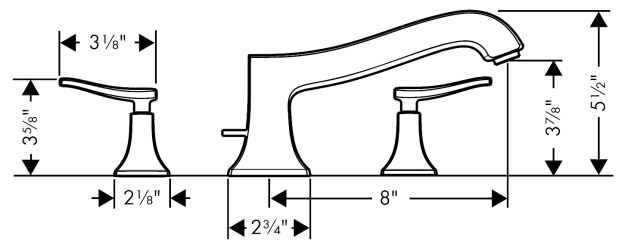

Metris C

Metris C 3-Hole Roman Tub Set Trim

Finishes : **chrome** Part no. : **31313001**

Description

Features

- Flow: 5.8 GPM
- 90° ceramic valves
- Solid brass

Required accessories

- Rough, 3-Hole Roman Tub Set (#06607USA)

Item details

List Price \$ 680.00

Compliance

Product image

Scale drawing

Metris C
Metris C 3-Hole Roman Tub Set Trim
Finishes : **chrome** Part no. : **31313001**

Exploded drawing

Year of production: >10/09

Metris C

Metris C 3-Hole Roman Tub Set Trim

Finishes : **chrome** Part no. : **31313001**

Spare parts list

Year of production: >**10/09**

| Pos. | Description | Part no. | Price | PU |
|-------------|--------------------------|-----------------|--------------|-----------|
| 1 | hollow set screw M6x6 | 97660000 | - | 1 |
| 2 | aerator M24x1 (25 l/min) | 13914000 | - | 1 |
| 3 | adapter for spout | 88512000 | - | 1 |
| 4 | handle fixing set | 98932000 | - | 1 |
| a | base body | 06607000 | - | 1 |