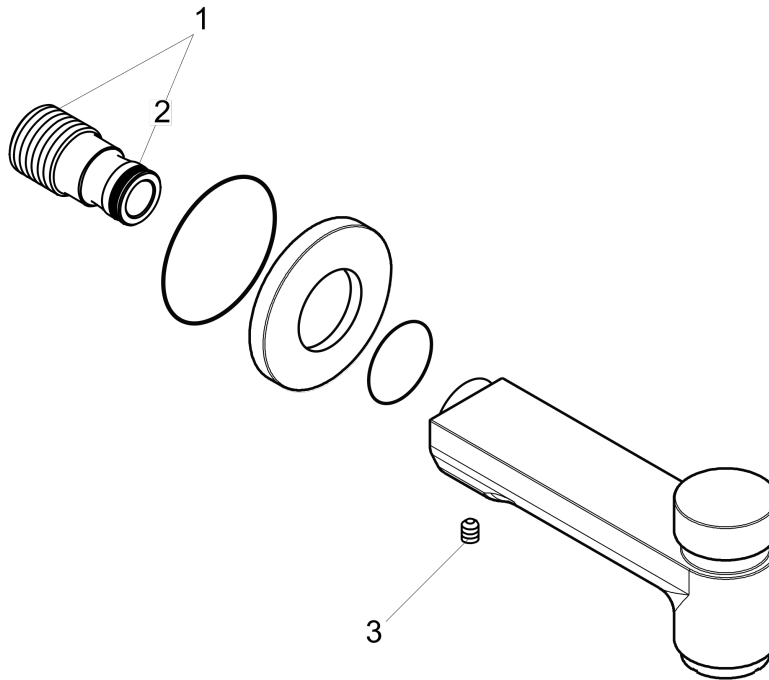

S Tub Spout with Diverter

Finishes : **chrome** Part no. : **14414001**

Description

Features

- Solid brass
- 1/2" female and 3/4" male adaptor included

Item details

List Price \$ 210.00

Compliance

Product image

Scale drawing

S Tub Spout with Diverter

Finishes : **chrome** Part no. : **14414001**

Exploded drawing

Year of production: >06/07

S Tub Spout with Diverter

Finishes : **chrome** Part no. : **14414001**

Spare parts list

Year of production: >**06/07**

Pos.	Description	Part no.	Price	PU
1	connecting thread	96472001	-	1
2	O-ring 16x2,5	98134000	-	1
3	hollow set screw M6x8	97810000	-	1