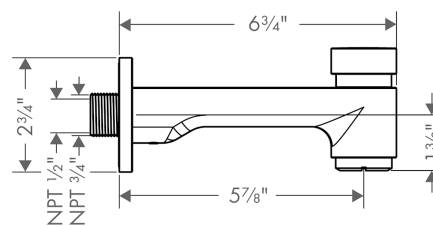

S Tub Spout with Diverter

Finishes : **chrome** Part no. : **14414001**

Description

Features

- Solid brass
- 1/2" female and 3/4" male adaptor included

Item details

List Price \$ 210.00

Compliance

Product image

Scale drawing

S Tub Spout with Diverter

Finishes : **chrome** Part no. : **14414001**

Exploded drawing

Year of production: >06/07

S Tub Spout with Diverter

Finishes : **chrome** Part no. : **14414001**

Spare parts list

Year of production: >**06/07**

Pos.	Description	Part no.	Price	PU
1	connecting thread	96472001	-	1
2	O-ring 16x2,5	98134000	-	1
3	hollow set screw M6x8	97810000	-	1