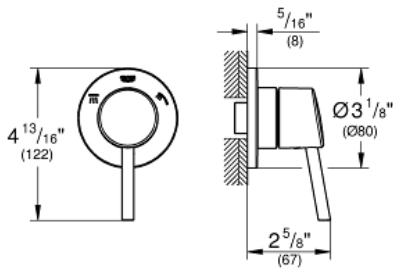

Product Description: CONCETTO

Standard Specification:

- GROHE StarLight chrome finish
- Metal lever handle for 3 outlets: shower head/hand shower/tub spout
- For use with 3-way diverter rough-in valves (29 902) or (29 903)
- ADA Compliant

Applicable Codes & Standards:

- ICC/ANSI A117.1

Color:

- 29106001 StarLight Chrome