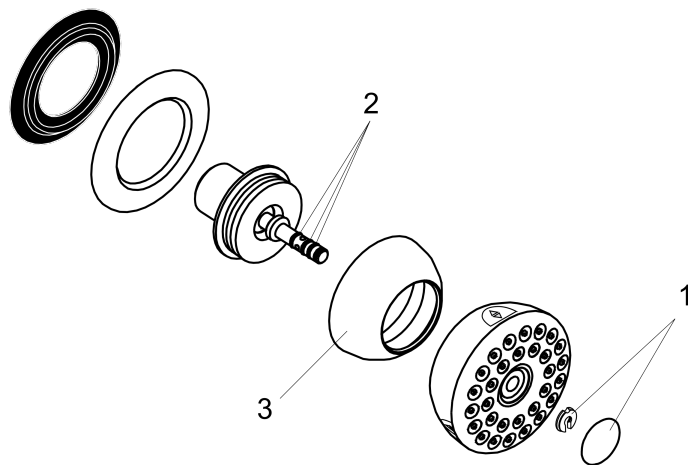

### Scale drawing

## Bodyvette Stop

Finishes : **chrome**

Part no. : **28467001**

### Exploded drawing

Year of production: >04/98

**Bodyvette Stop**

Finishes : **chrome**    Part no. : **28467001**

**Spare parts list**

Year of production: >04/98

Pos.	Description	Part no.	Price	PU
1	cover pale grey	97404000	-	1
2	O-ring 3,5x1,5	98105000	-	1
3	base body	97521000	-	1
a	spray head cpl.	97472000	-	1
b	escutcheon	95060000	-	1