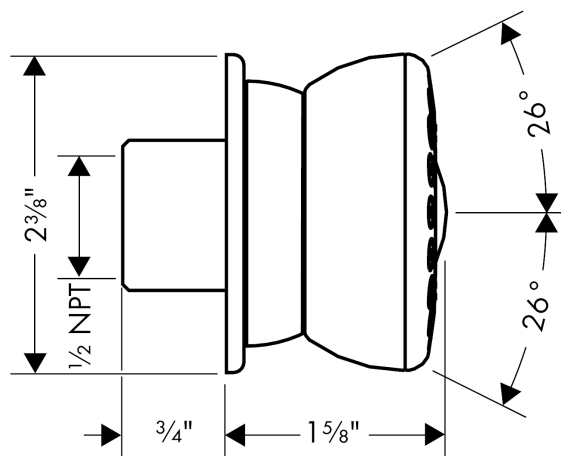

Scale drawing