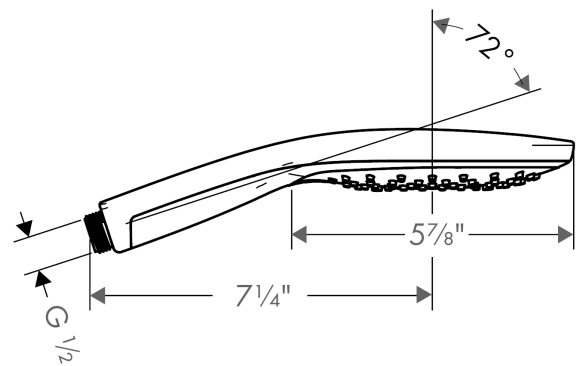

Raindance Select S
Handshower 150 3-Jet, 2.5 GPM
 Finishes : **chrome** Part no. : **28588001**

Description

Features

- Select button for comfortable alternation of spray modes
- 81 no-clog spray channels
- Spray modes: RainAir, Mix, CaresseAir
- Flow: 2.5 GPM

Item details

List Price \$ 175.00

Technology

Compliance

Product image

Scale drawing

Raindance Select S
Handshower 150 3-Jet, 2.5 GPM
Finishes : **chrome** Part no. : **28588001**

Exploded drawing

Year of production: >11/11

Raindance Select S
Handshower 150 3-Jet, 2.5 GPM
Finishes : **chrome** Part no. : **28588001**

Spare parts list

Year of production: >11/11

Pos.	Description	Part no.	Price	PU
1	filter packing	94246000	-	1