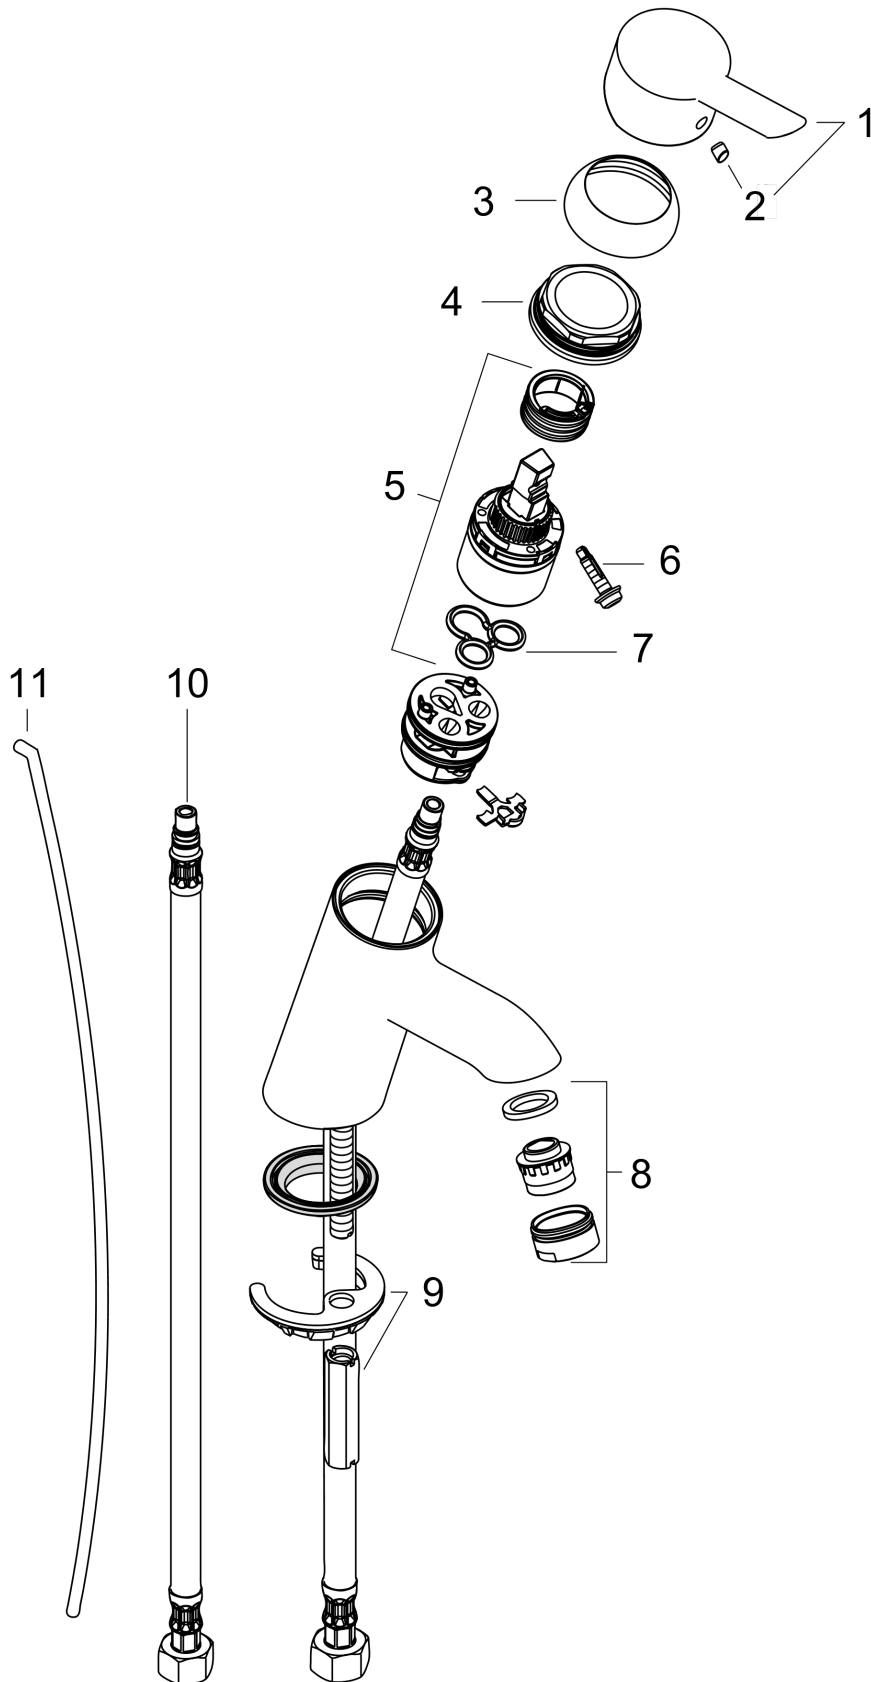

#### Scale drawing

## Focus S

Single-Hole Faucet 70 with Pop-Up Drain, 1.2 GPM

Finishes : **chrome** Part no. : **31701001**

### Exploded drawing

Year of production: >07/16

### Spare parts list

Year of production: >07/16

Pos.	Description	Part no.	Price	PU
1	handle	31793000	-	1
2	screw cover	96338000	-	1
3	flange	97406000	-	1
4	nut	97209000	-	1
5	cartridge, assy	92730000	-	1
6	locking screw for handle	95140000	-	1
7	seal	95008000	-	1
8	aerator M24x1 (4,5 l/min)	92877000	-	1
9	fixing set	96016000	-	1
10	connection hose 18½" M8x0,75 3/8"	96321001	-	1
11	pull rod	96657000	-	1
a	pop up waste	88509000	-	1
b	escutcheon	06490000	-	1