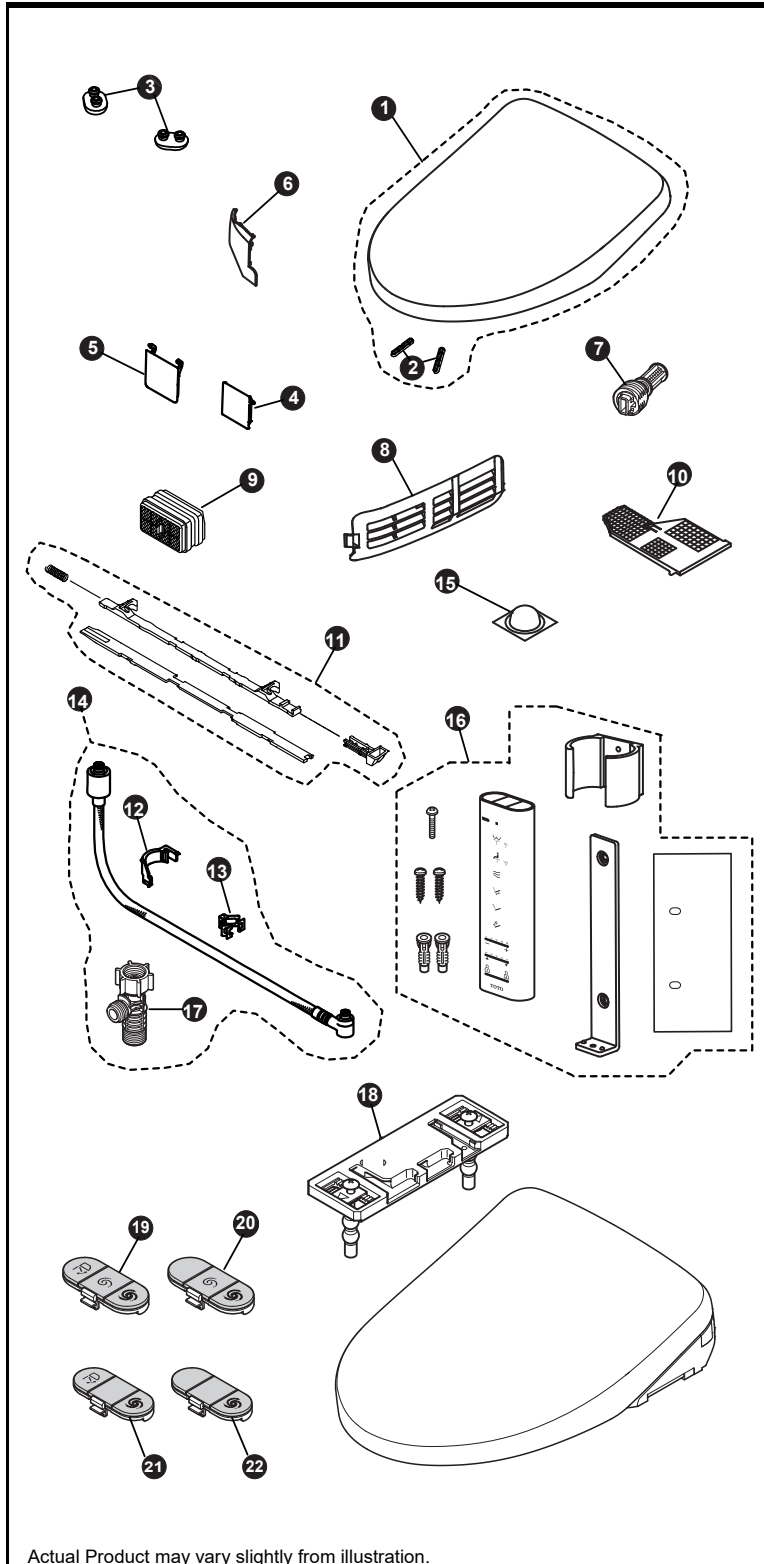

SW3044(A)(T40)/SW3046(A)(T40) & SW3054(A)(T40)/SW3056(A)(T40)

SW3044 - S500e Classic Lid
 SW3046 - S500e Contemporary Lid
 SW3054 - S550e Classic Lid
 SW3056 - S550e Contemporary Lid

SW3044T40 - S500e WASHLET+ Classic Lid
 SW3046T40 - S500e WASHLET+ Contemporary Lid
 SW3054T40 - S550e WASHLET+ Classic Lid
 SW3056T40 - S550e WASHLET+ Contemporary Lid

Item	Part	Description
1	THU6025#01	Contemporary Lid - Cotton White
	THU6025#12	Contemporary Lid - Sedona Beige
	THU6026#01	Classic Lid - Cotton White
	THU6026#12	Classic Lid - Sedona Beige
2	THU6068	Lid Bumpers (x2)
3	THU9337	Seat Bumpers (x2)
4	THU6070#01	Dryer Door - Cotton White
	THU6070#12	Dryer Door - Sedona Beige
5	THU6069#01	Wand Door - Cotton White
	THU6069#12	Wand Door - Sedona Beige
6	THU6061#01	Side Cover for Standard Model - Cotton White
	THU6061#12	Side Cover for Standard Model - Sedona Beige
	THU6060#01	Side Cover for Washlet+ Model - Cotton White
	THU6060#12	Side Cover for Washlet+ Model - Sedona Beige
7	THU6071	Water Filter Drain Valve
8	THU6030	Deodorizer Louver
9	THU9476	Deodorizer Catalyst
10	THU6054#01	Deodorizer Air Filter - Cotton White
	THU6054#12	Deodorizer Air Filter - Sedona Beige
11	THU6044	Lever Assembly
12	THU6072	Water Supply Connection Cover
13	THU9484	Water Supply Connection Clip
14	THU6052R	Water Supply Hose for Standard Model
	THU6051R	Water Supply Hose for Washlet+ Model
15	THU9488	Top Lid Cushion
16	THU6055	S550e Remote Control Assembly
	THU6056	S500e Remote Control Assembly
17	THU6234	T-Connector
18	THU6050	Baseplate Assembly
19	THU6391	AutoFlush Remote Button for Dual Flush S550e
20	THU6392	AutoFlush Remote Button for Dual Flush S500e
21	THU6393	AutoFlush Remote Button for Single Flush S550e
22	THU6394	AutoFlush Remote Button for Single Flush S500e