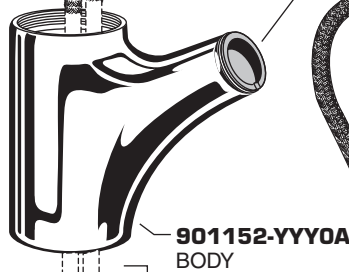

## COLONY SOFT SINGLE CONTROL KITCHEN PULL-OUT FAUCET

MODEL NUMBERS

**4175.100**

**030126-0070A**  
BUTTON AND  
SCREW KIT

**M962800-YYY0A**  
HANDLE KIT

**M907303-YYY0A**  
ESCUTCHEON CAP

**M961850-YYY0A**  
ESCUTCHEON AND  
PUTTY PLATE

**M962146-0070A**  
MOUNTING KIT

**023527-0070A**  
CARTRIDGE SCREWS

**023529-0070A**  
CARTRIDGE

**A912746-0070A**  
O-RING

**M918504-0070A**  
SCREW

**A922804-0070A**  
SPRAY HOLDER

**901152-YYY0A**  
BODY

**M962303-0070A**  
INTERNAL BODY  
AND SEAL

**M952252-YYY150A**  
PULL-OUT SPRAY & HOSE,  
1.5gpm/5.7L/min.

**M952252-YYY220A**  
PULL-OUT SPRAY & HOSE,  
2.2gpm/8.3L/min.

**A911714-0070A**  
SEAL WASHER