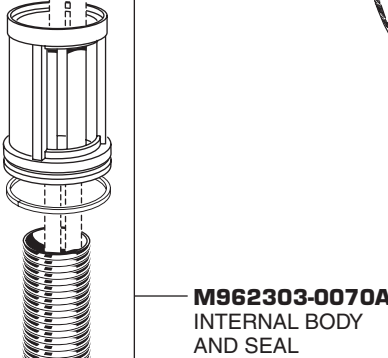

**M962146-0070A**  
MOUNTING KIT

**023527-0070A**  
CARTRIDGE SCREWS

**023529-0070A**  
CARTRIDGE

**A912746-0070A**  
O-RING

**M918504-0070A**  
SCREW

**A922804-0070A**  
SPRAY HOLDER

**901152-YYY0A**  
BODY

**M962303-0070A**  
INTERNAL BODY  
AND SEAL

**M952252-YYY150A**  
PULL-OUT SPRAY & HOSE,  
1.5gpm/5.7L/min.

**M952252-YYY220A**  
PULL-OUT SPRAY & HOSE,  
2.2gpm/8.3L/min.

**A911714-0070A**  
SEAL WASHER