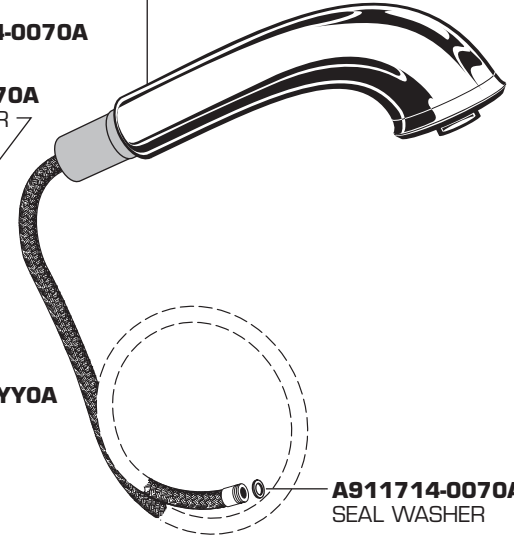

## COLONY SOFT SINGLE CONTROL KITCHEN PULL-OUT FAUCET

MODEL NUMBERS

**4175.100**

**030126-0070A**  
BUTTON AND  
SCREW KIT

**M962800-YYY0A**  
HANDLE KIT

**M907303-YYY0A**  
ESCUTCHEON CAP

**M961850-YYY0A**  
ESCUTCHEON AND  
PUTTY PLATE

**M962146-0070A**  
MOUNTING KIT

**023527-0070A**  
CARTRIDGE SCREWS

**023529-0070A**  
CARTRIDGE

**A912746-0070A**  
O-RING

**M918504-0070A**  
SCREW

**A922804-0070A**  
SPRAY HOLDER

**901152-YYY0A**  
BODY

**M962303-0070A**  
INTERNAL BODY  
AND SEAL

**M952252-YYY150A**  
PULL-OUT SPRAY & HOSE,  
1.5gpm/5.7L/min.

**M952252-YYY220A**  
PULL-OUT SPRAY & HOSE,  
2.2gpm/8.3L/min.

**A911714-0070A**  
SEAL WASHER