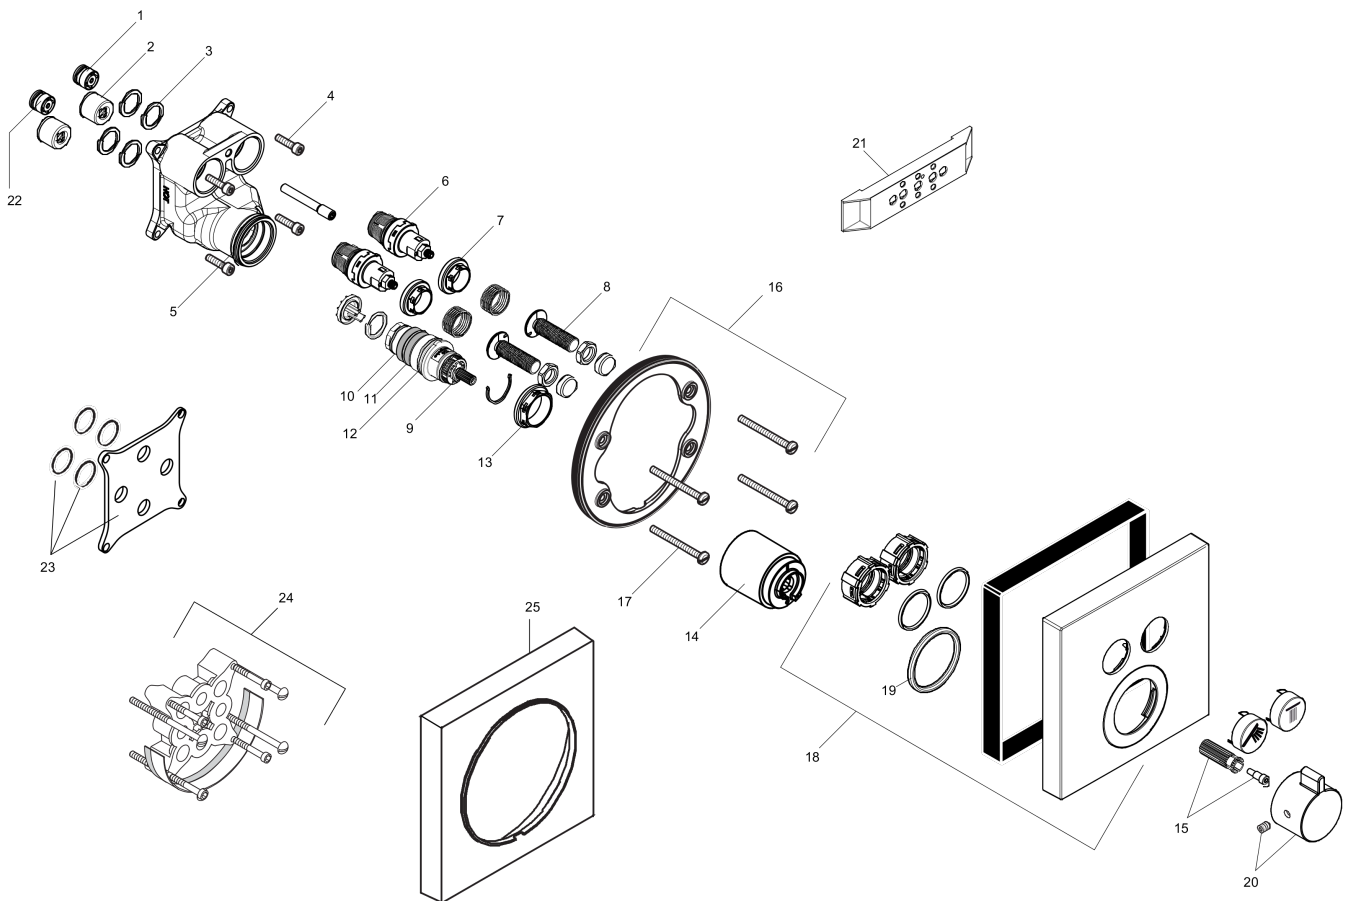

### Product image

### Scale drawing

**ShowerSelect**  
**Thermostatic Trim for 2 Functions, Square**  
Finishes : **chrome**    Part no. : **15763001**

**Exploded drawing**

Year of production: >12/14

**ShowerSelect**  
**Thermostatic Trim for 2 Functions, Square**  
 Finishes : **chrome** Part no. : **15763001**

## Spare parts list

Year of production: >12/14

Pos.	Description	Part no.	Price	PU
1	non return valve	97980000	-	1
2	noise reduction	94073000	-	1
3	O-ring 16x2	98133000	-	1
4	set of screws	96525000	-	1
5	O-ring 36x2	98156000	-	1
6	shut off unit	95758000	-	1
7	nut	98368000	-	1
8	Select-adapter	92219000	-	1
9	thermostat cartridge	98282001	-	1
10	O-ring 20x1,5	98197000	-	1
11	O-ring 25x1,5	98146000	-	1
12	O-ring 25x2,5	92146000	-	1
13	nut	98913000	-	1
14	sleeve	92216000	-	1
15	handle fixing set	95843000	-	1
16	holder for escutcheon	98793000	-	1
17	set of fixing screws	96454000	-	1
18	escutcheon 155 / 155 mm	92217001	-	1
19	O-ring 44x4	98471000	-	1
20	handle for thermostat	92215001	-	1
21	fit-up aid	92540000	-	1
22	non return valve (pressure-resistant up to 2 MPa)	92594000	-	1
23	compensation set 1°	95521000	-	1
24	extension 25 mm	13595000	-	1
25	extension 22 mm	13593000	-	1
a	set of symbols	92218000	-	1
b	shut off unit (special)	92361000	-	1
c	nut and flange	92696000	-	1
d	Grease	90920000	-	1
e	symbol head shower Rain large	93571880	-	1
f	symbol head shower Rain small	93572880	-	1
g	symbol handshower	93573880	-	1
h	symbol Flood jet	93574880	-	1
i	symbol Whirl	93575880	-	1
j	symbol Mono	93576880	-	1
k	symbol tub	93577880	-	1
l	symbol body shower	93578880	-	1
m	symbol ON/OFF	93579880	-	1