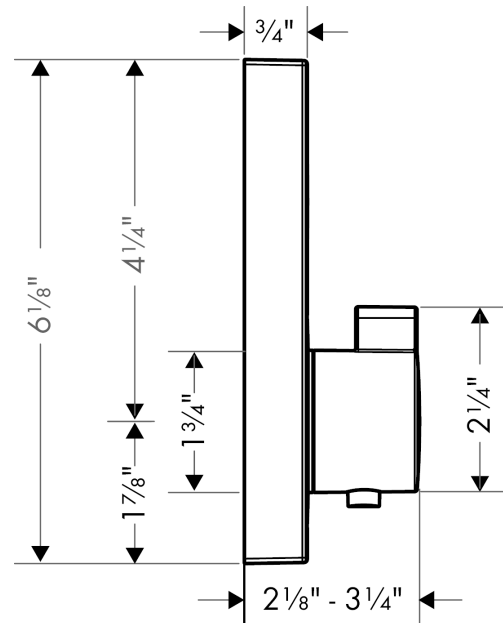

### Scale drawing

**ShowerSelect**  
**Thermostatic Trim for 2 Functions, Square**  
Finishes : **chrome**    Part no. : **15763001**

**Exploded drawing**

Year of production: >12/14

**ShowerSelect**  
**Thermostatic Trim for 2 Functions, Square**  
 Finishes : **chrome** Part no. : **15763001**