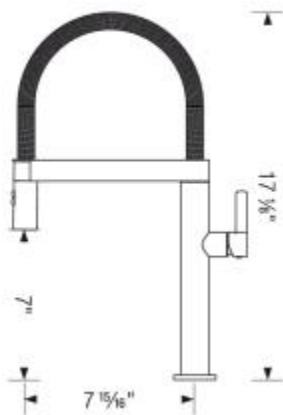

BLANCOCULINA Mini

Item No. 401567

Product Feature

Available colours

Classic Steel

Chrome

Item No. 401567

Dimensions

Side View

Scope of supply

Pull-down, dual spray
360° swivel provides extended range
Magnetized hand spray holder for ease of use
Insulated handspray with dual selectable spray patterns
Flexible spring allows easy range of motion
Flexible supply lines and 3/8" compression nut for easy installation

Solid brass construction
Ceramic disc cartridge
2.2 US GPM flow rate

Additional View

Award winning design
Larger sized BLANCOCULINA also available
Recommended soap dispenser: BLANCO
TORRE
All BLANCO faucets require the same size, 1 3/8"
diameter drilled faucet hole. All faucet parts
required for installation are included.