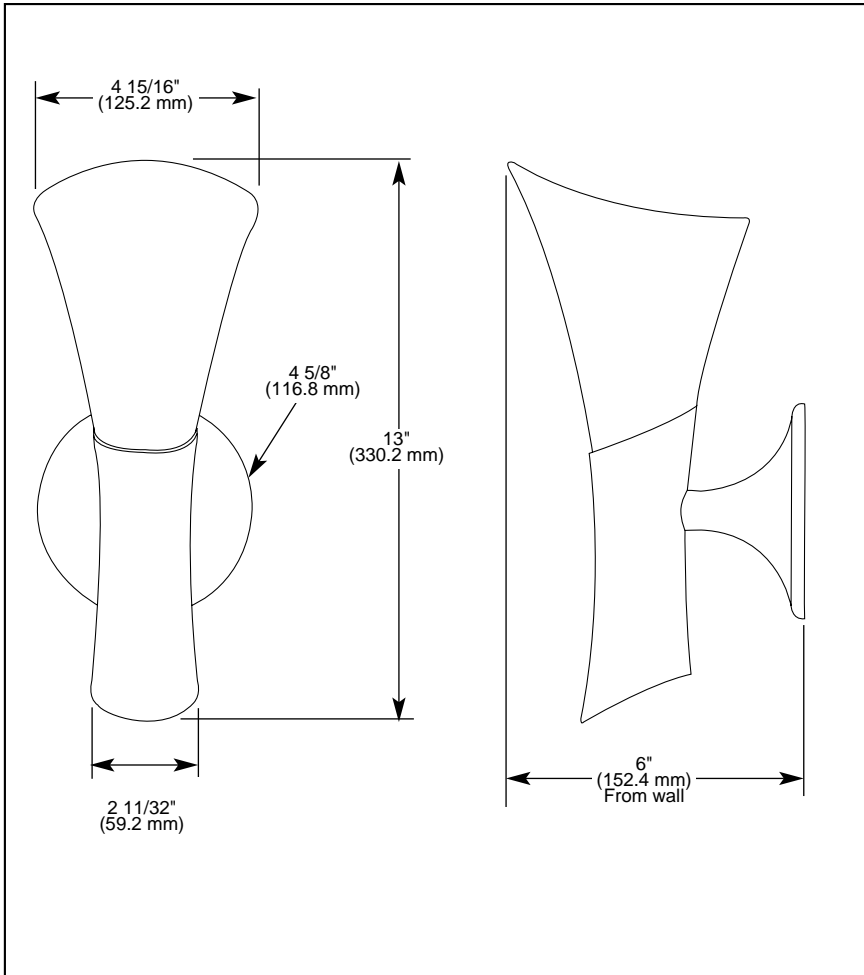

BRIZO[®]

ACCESSORIES

- RSVP™ Bath Collection
- Light

Submitted Model No.: _____

Specific Features: _____

STANDARD SPECIFICATIONS:

- Mounting hardware and mounting instructions included with product.
- Glass dome is satin etched.
- UL approved up to 60 watts.
- Uses C7 60 watt max. bulb in top outlet and C7 7 watt max. bulb in bottom outlet.
- Mounts on standard electrical box.