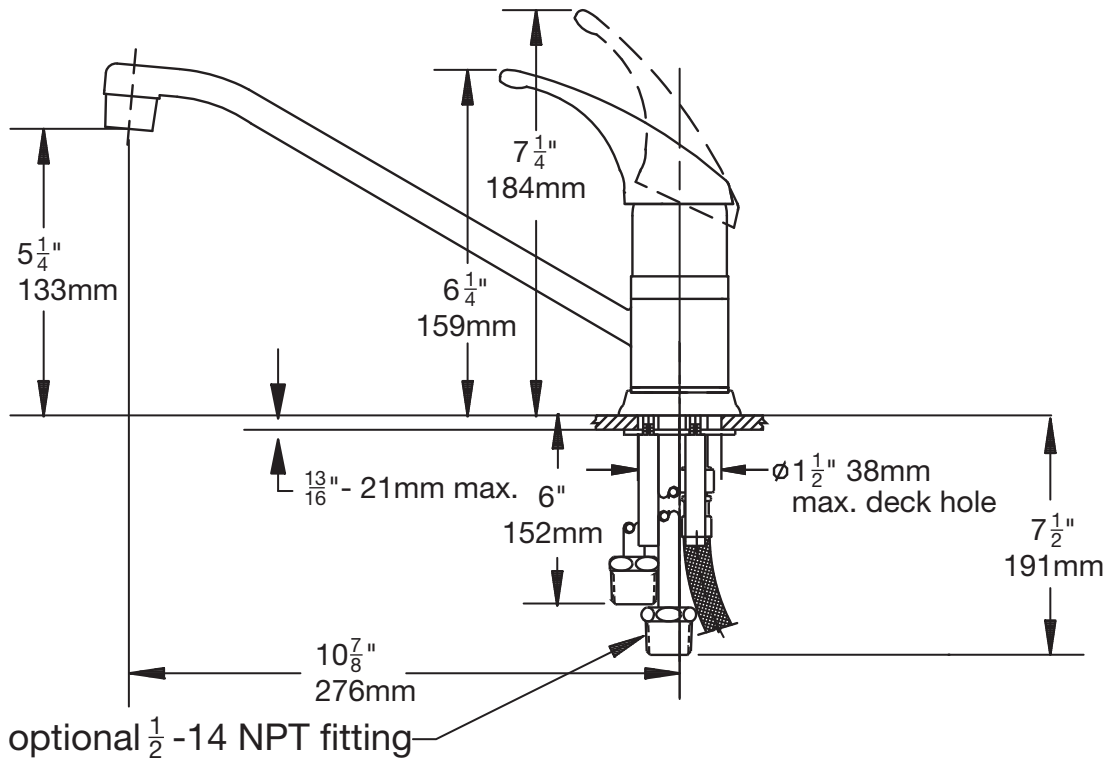

#### Feature Highlights

- Single lever kitchen faucet with red & blue indicators on handle
- Handle limit stops
- 8-3/4 inch swing spout with aerator
- Ceramic control components

- Supply has 3/8 inch copper tubing, 8-inch centers
- Metal construction, polished chrome finish
- 2.2 gpm (8.3 L/min) standard flow rate

**Dimensions** ~~Origins Kitchen Faucet, S-23-SM-10~~

**Note:** Dimensions subject to change without notice.

**Dimensions** *Origins Kitchen Faucet, S-23-BH*

**Note:** Dimensions subject to change without notice.