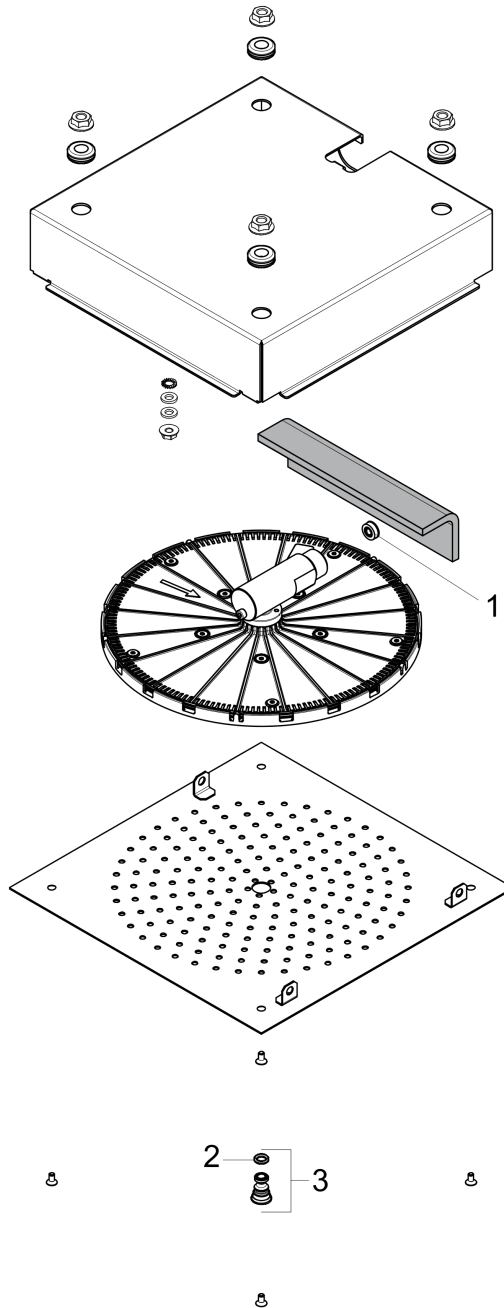

### Raindance 260 Square 1-Jet Showerhead

Finishes : **chrome** Part no. : **26481001**

#### Scale drawing

## Exploded drawing

Year of production: >08/13

**Raindance**

**Raindance 260 Square 1-Jet Showerhead**

Finishes : **chrome**    Part no. : **26481001**

**Spare parts list**

Year of production: >08/13

| <b>Pos.</b> | <b>Description</b>     | <b>Part no.</b> | <b>Price</b> | <b>PU</b> |
|-------------|------------------------|-----------------|--------------|-----------|
| 1           | flow limiter (9 l/min) | 98894000        | -            | 1         |
| 2           | O-ring 7x2             | 98419000        | -            | 1         |
| 3           | air jet (Eco)          | 95795000        | -            | 1         |