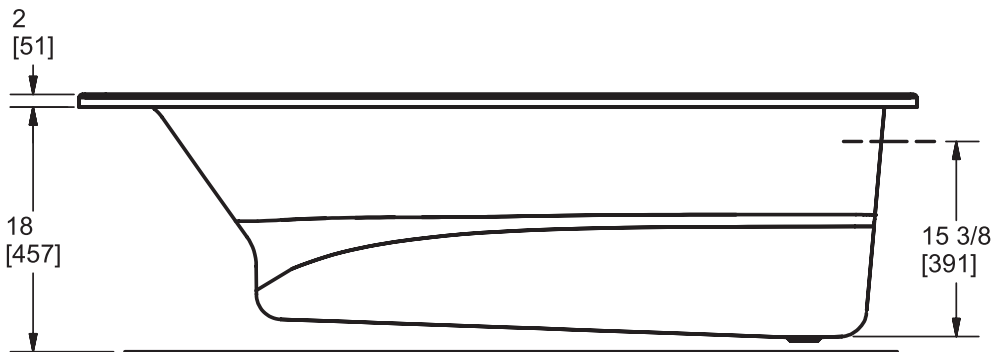

Model AC749

**Model AC749**

Length: 66" (1676 mm)

Width: 36" (914 mm)

Height: 20" (508 mm)

Shipping Weight: 80 lbs. (36 Kg)

Water to Overflow: 68 gallons (257 Litres)

Minimum Water Capacity: 46 gallons (147 Litres)

**Hytec Plumbing Products**

(Division of Kohler Canada Co.)

4150 Spallumcheen Dr, Armstrong BC V0E 1B6

Ph. (800) 871-8311 (250) 546-3196 Fax (250) 546-3170

Model AC749

ACRYLIC

Keypad Location  
 Size: 5.75" X 1.75"  
 Centred on Side Deck  
 (Keypad available when paired  
 with Enhanced Bathing Options)

Measurement tolerances  $\pm 1/4"$  (6.3 mm)

All bathing fixtures comply with the applicable Canadian Standards.

For installation procedures, please refer to instructions included with each unit.

This sheet approximately describes products and equipment manufactured or supplied by Hytec Plumbing Products. Because of ongoing efforts to improve both design and quality, products and equipment actually furnished may differ without prior notice.