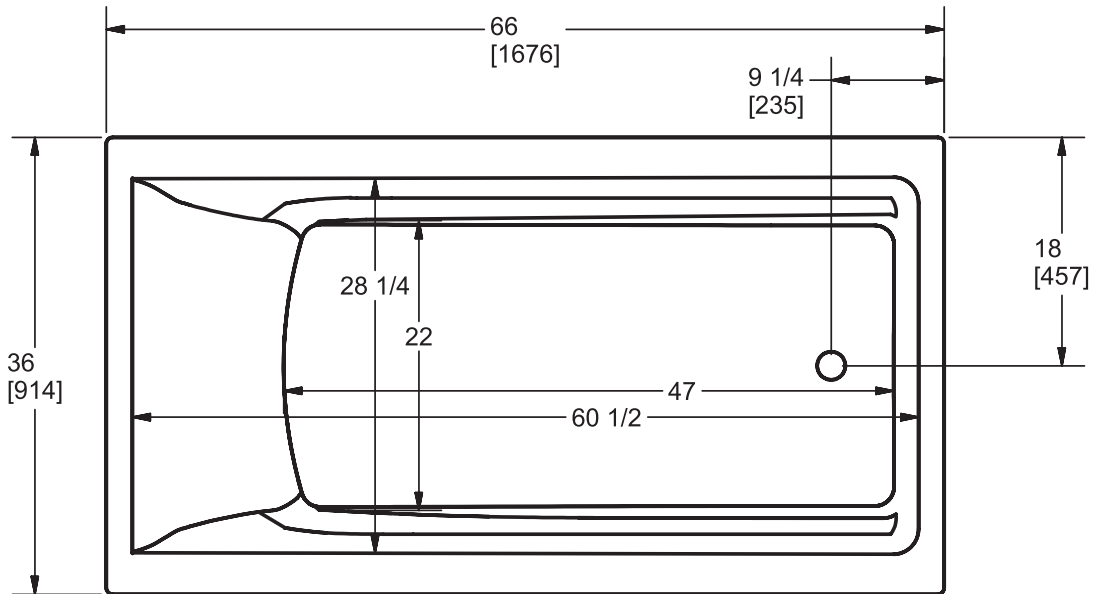

Model AC749

**Model AC749**

Length: 66" (1676 mm)

Width: 36" (914 mm)

Height: 20" (508 mm)

Shipping Weight: 80 lbs. (36 Kg)

Water to Overflow: 68 gallons (257 Litres)

Minimum Water Capacity: 46 gallons (147 Litres)

**Hytec Plumbing Products**

(Division of Kohler Canada Co.)

4150 Spallumcheen Dr, Armstrong BC V0E 1B6

Ph. (800) 871-8311 (250) 546-3196 Fax (250) 546-3170

Model AC749

ACRYLIC

Keypad Location  
 Size: 5.75" X 1.75"  
 Centred on Side Deck  
 (Keypad available when paired  
 with Enhanced Bathing Options)

Measurement tolerances  $\pm 1/4"$  (6.3 mm)

All bathing fixtures comply with the applicable Canadian Standards.

For installation procedures, please refer to instructions included with each unit.

This sheet approximately describes products and equipment manufactured or supplied by Hytec Plumbing Products. Because of ongoing efforts to improve both design and quality, products and equipment actually furnished may differ without prior notice.