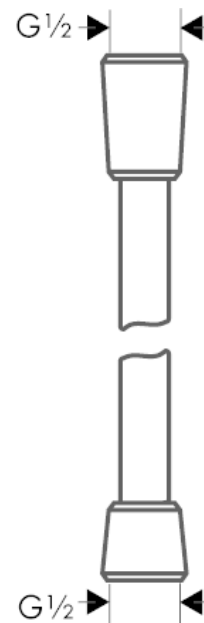

Isiflex

Handshower Hose Techniflex, 80"

Finishes : **brushed nickel** Part no. : **28274820**

Description

Features

- high-quality shower hose with metal look
- No-kink hose

Product image

Scale drawing

Isiflex

Handshower Hose Techniflex, 80"

Finishes : **brushed nickel** Part no. : **28274820**

Exploded drawing

Year of production: >11/16

Isiflex**Handshower Hose Techniflex, 80"**Finishes : **brushed nickel** Part no. : **28274820****Spare parts list**

Year of production: >11/16

Pos.	Description	Part no.	Price	PU
1	seal	98058000	-	1